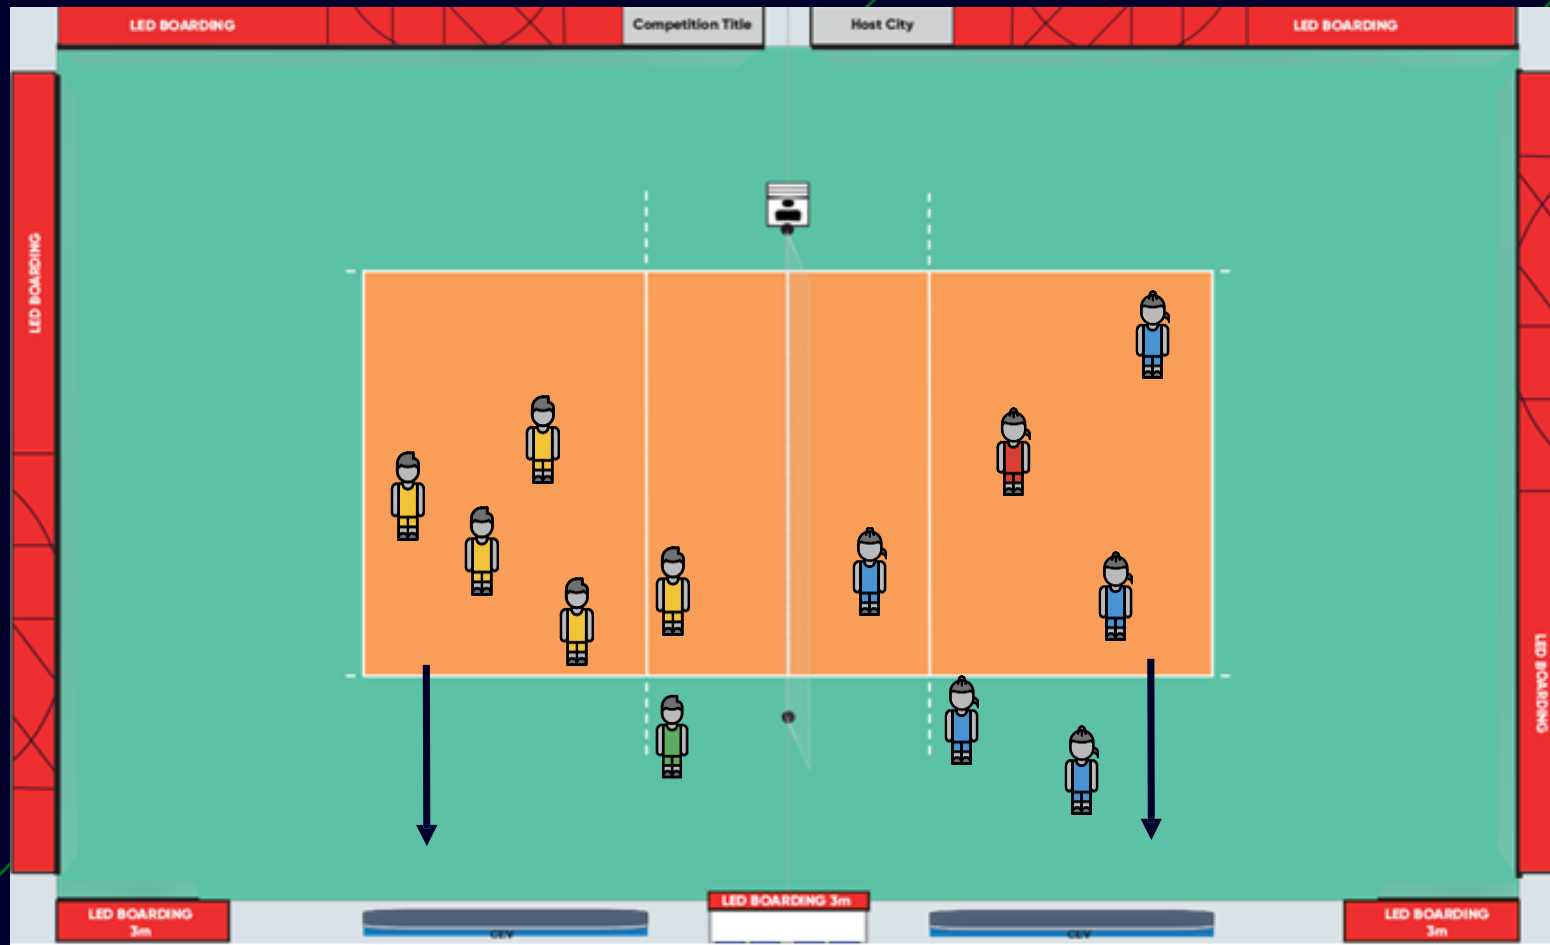

CEV Official Pre-Match Protocol & Post-Match Protocol

CEV Champions League Volley

CEV Official Pre-Match Protocol

CEV Champions League Volley

Rundown

TIME	DURATION	TEAM'S ACTION
-00:60:00		Start of the warm-up
-00:16:00	00:01:00	Teams in official match uniform in front of the net for the official team photo
-00:15:00	00:01:00	Official Coin Toss . Both Team Captains report to the scorer's table.
-00:14:00	00:10:00	Teams warm-up at the net
-00:04:00	00:00:30	Referee whistle for end of warm-up
-00:03:30	00:01:00	Player's presentation. <ul style="list-style-type: none"> - Players line up on 9m line. - Team Officials line up in front of the player's bench. - Clubs names to be announced by speaker. <ul style="list-style-type: none"> ▪ Guest team is introduced first ▪ Home team is introduced second
-00:02:30	00:00:30	Champions League Anthem is played
-00:02:00	00:00:30	Players pass the net to shake hands with opponents Team Officials to shake hands with opponent's Team Officials
-00:01:30	00:00:30	Presentation of referees. <ul style="list-style-type: none"> - Referees walk to the centre of the court, facing the Jury table. - Referees are being announced by speaker. - Referees walk to their dedicated position.
-00:01:00	00:00:30	Starting 6, Libero and Head Coach are being announced. <ul style="list-style-type: none"> ▪ Guest team is introduced first ▪ Home team is introduced second
-00:00:30	00:00:30	Referees check the line-ups
00:00:00		Referees whistle for start of the match

End of warm-up (-00h:04m:00s)

- Referee whistles end of warm-up
- Athletes gather at the players bench for final match preparations

Player's line-up (-00h:03m:30s)

- ❖ Players line up at the 9m line. The Captain of each team is positioned closest to the players bench
- ❖ Referees line up on either side of the net post, on the side of the court nearest to the scorer table, 1st referee on the left side and 2nd referee on the right side.