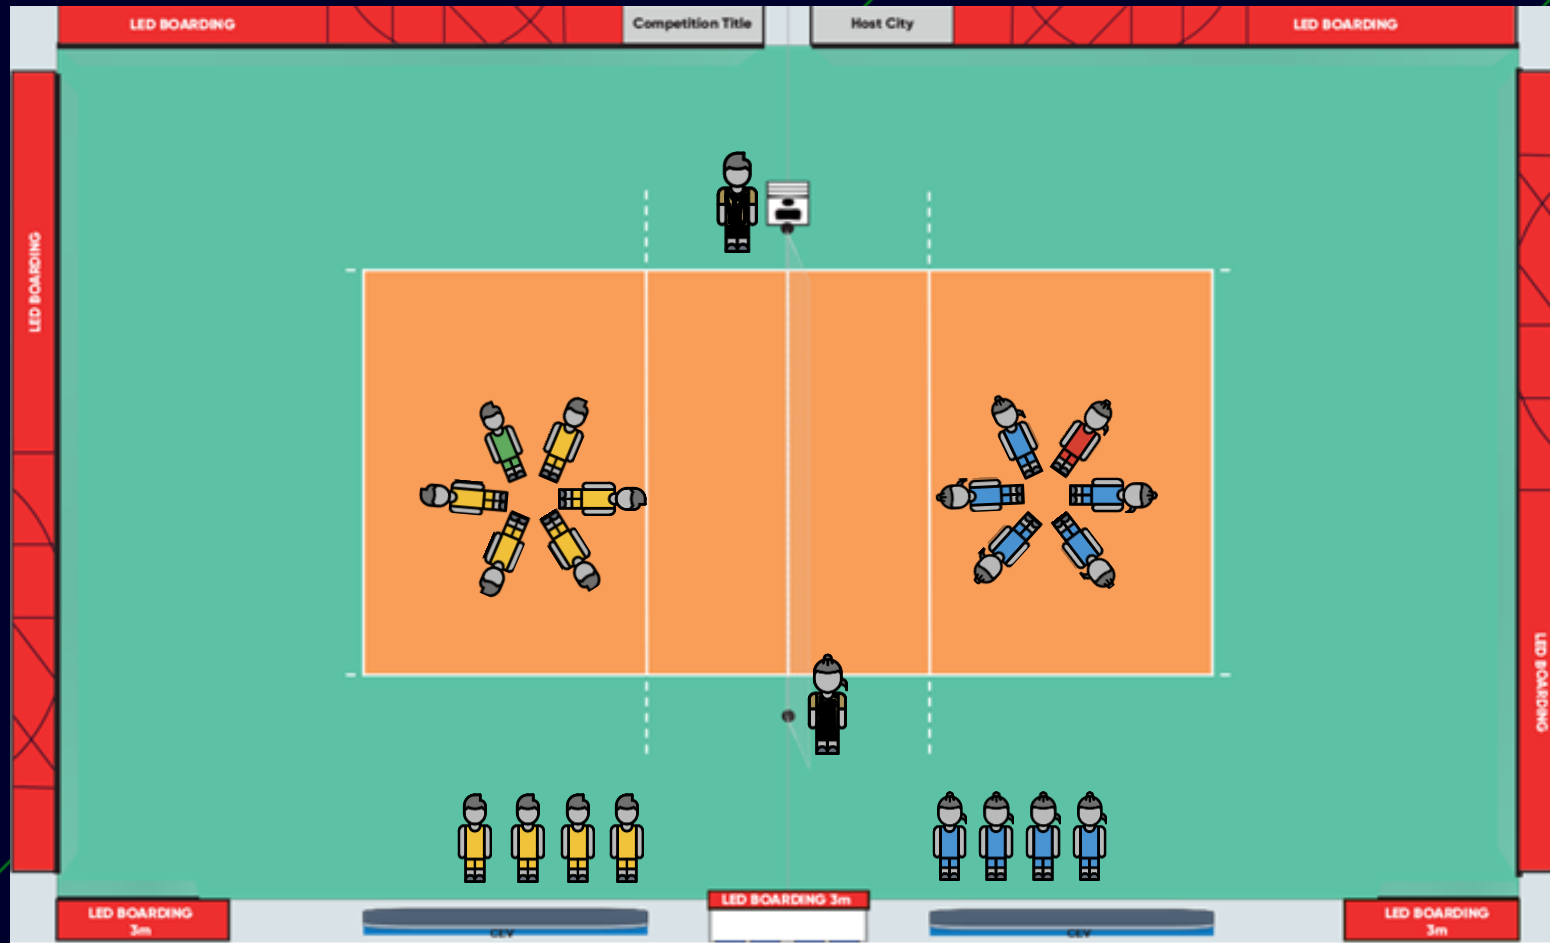

Starting Six Introduction (-00h:01m:00s)

- PA Read to announce the starting 6 in ascending jersey number order, followed by the Libero and Head Coach.
- The starting 6 run one by one to the centre of the FoP