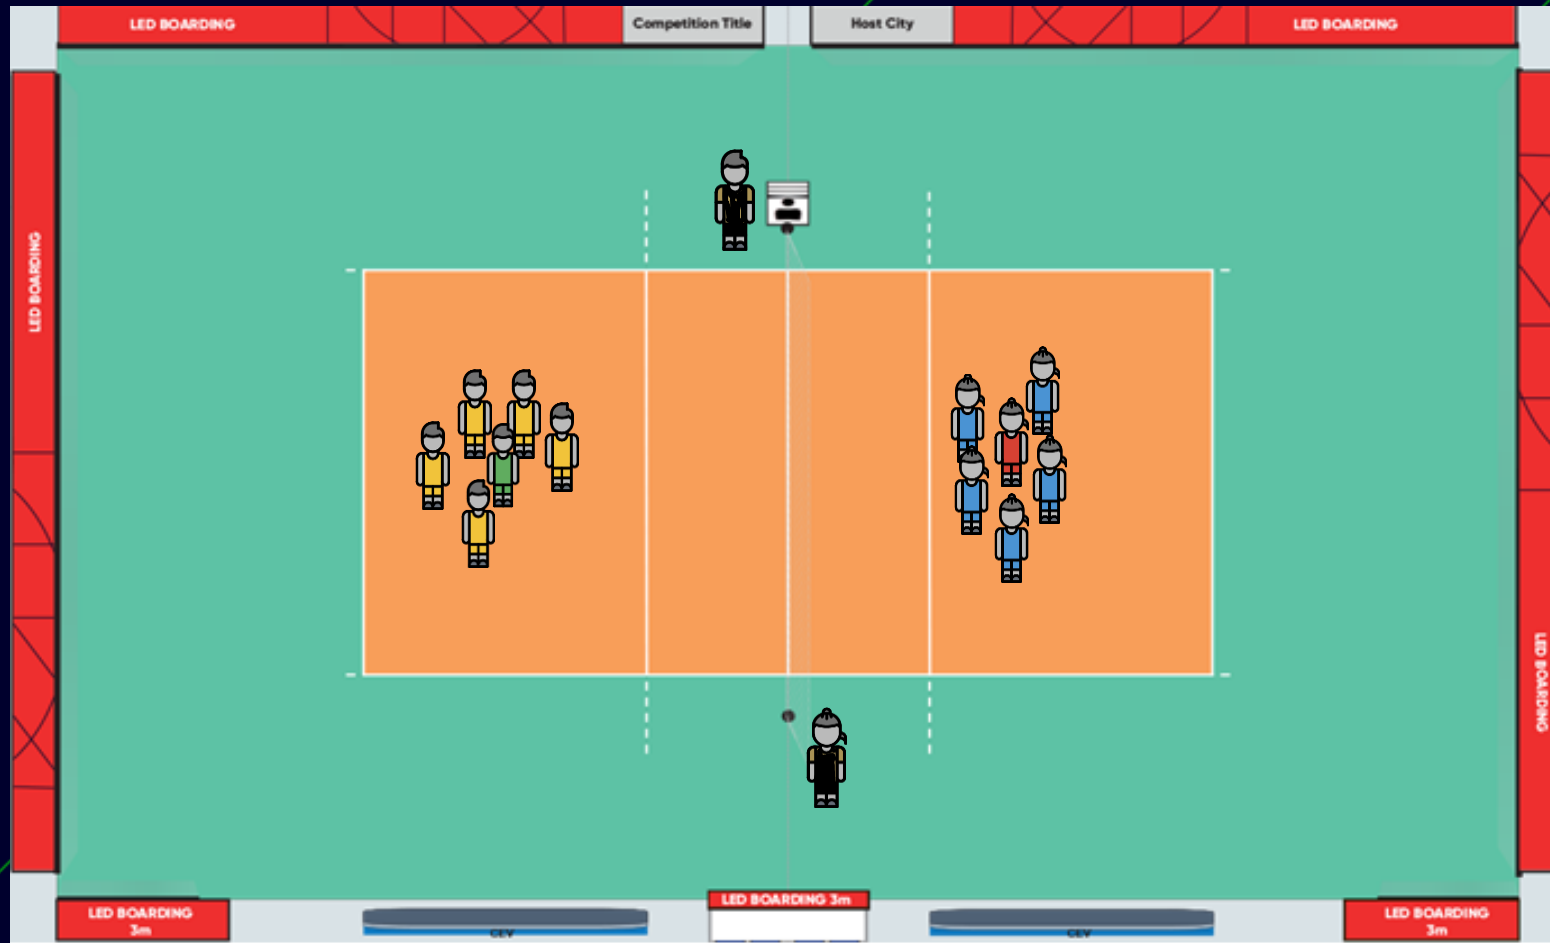

First Serve (-00h:00m:00s)

- Referee whistles start of the match
- First serve

CEV Official **Post-Match Protocol**

CEV Champions League Volley

Rundown

TIME	DURATION	TEAM'S ACTION
+00:00:00	00:01:00	Celebrations
+00:01:00	00:00:30	Athletes line up on the 9m line. Captain is closest to the player's bench - MVP backdrop to be placed on the side of the winning MVP
+00:01:30	00:00:30	MVP Awarding Introduction
+00:02:00	00:00:30	MVP Awarding - VIPs/Supporters take position in front of the backdrop - MVP joins the VIPs/Supervisor in front of the backdrop - Photo moment
+00:02:30	00:00:30	Fairplay Handshake - Finalisation of the match

Celebrations (+00h:00m:00s)

⊗ Athletes' celebration

Players Line-up (+00h:01m:00s)

- ❁ Referees whistle and indicate the position to the players
- ❁ Athletes line up at the 9m line for MVP awarding
- ❁ PA Read to introduce the VIPs/Supervisor
- ❁ VIPs/Supervisor position in front of Jury table
- ❁ Backdrop is positioned on the side of the MVP