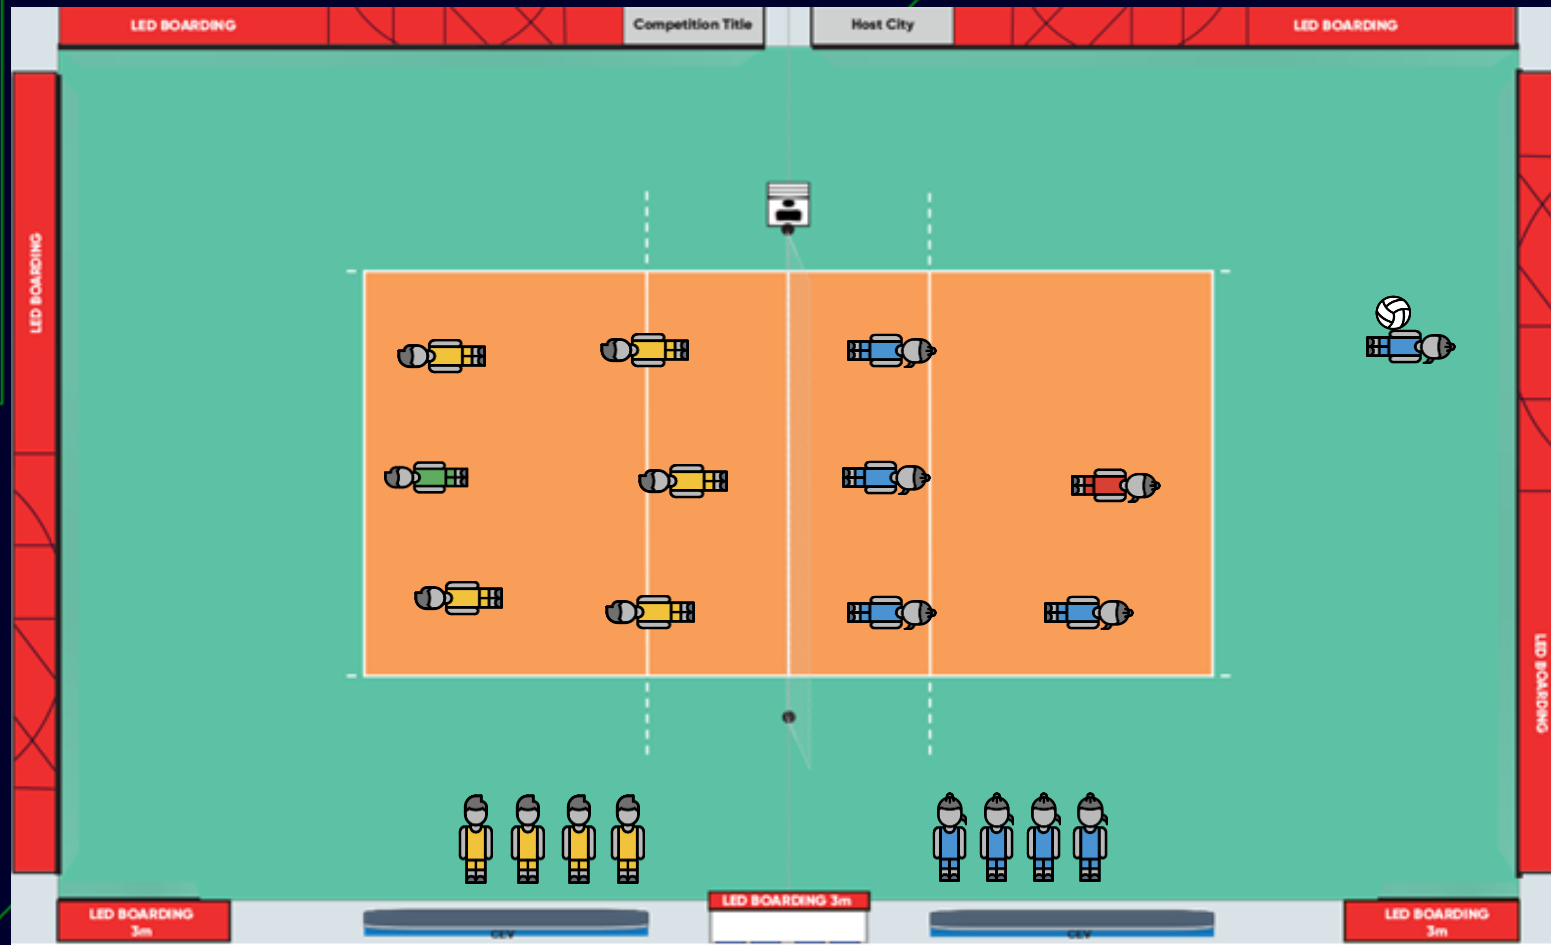

First Serve (-00h:00m:00s)

- Referee whistles start of the match
- First serve