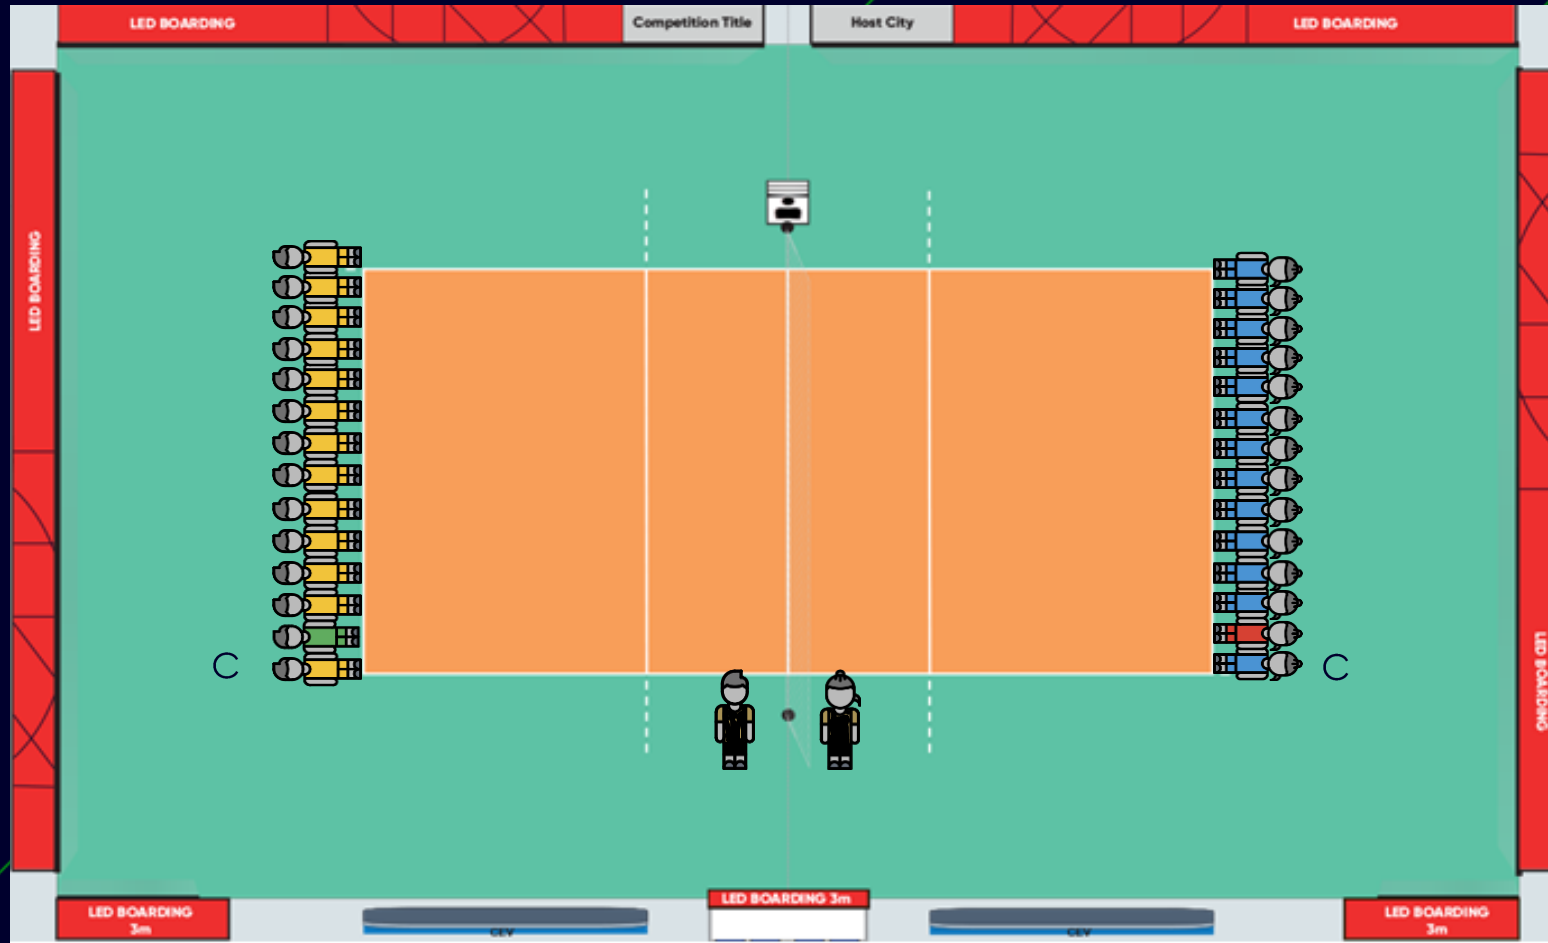

CEV Official Pre-Match Protocol & Post-Match Protocol

CEV Champions League Volley

CEV Official Pre-Match Protocol

CEV Champions League Volley

Rundown

TIME	DURATION	TEAM'S ACTION
-00:60:00		Start of the warm-up
-00:16:00	00:01:00	Teams in official match uniform in front of the net for the official team photo
-00:15:00	00:01:00	Official Coin Toss . Both Team Captains report to the scorer's table.
-00:14:00	00:10:00	Teams warm-up at the net
-00:04:00	00:00:30	Referee whistle for end of warm-up
-00:03:30	00:01:00	Player's presentation. <ul style="list-style-type: none"> - Players line up on 9m line. - Team Officials line up in front of the player's bench. - Clubs names to be announced by speaker. <ul style="list-style-type: none"> ▪ Guest team is introduced first ▪ Home team is introduced second
-00:02:30	00:00:30	Champions League Anthem is played
-00:02:00	00:00:30	Players pass the net to shake hands with opponents Team Officials to shake hands with opponent's Team Officials
-00:01:30	00:00:30	Presentation of referees. <ul style="list-style-type: none"> - Referees walk to the centre of the court, facing the Jury table. - Referees are being announced by speaker. - Referees walk to their dedicated position.
-00:01:00	00:00:30	Starting 6, Libero and Head Coach are being announced. <ul style="list-style-type: none"> ▪ Guest team is introduced first ▪ Home team is introduced second
-00:00:30	00:00:30	Referees check the line-ups
00:00:00		Referees whistle for start of the match

End of warm-up (-00h:04m:00s)

- Referee whistles end of warm-up
- Athletes gather at the players bench for final match preparations

Player's line-up (-00h:03m:30s)

- ❖ Players line up at the 9m line. The Captain of each team is positioned closest to the players bench
- ❖ Referees line up on either side of the net post, on the side of the court nearest to the scorer table, 1st referee on the left side and 2nd referee on the right side.