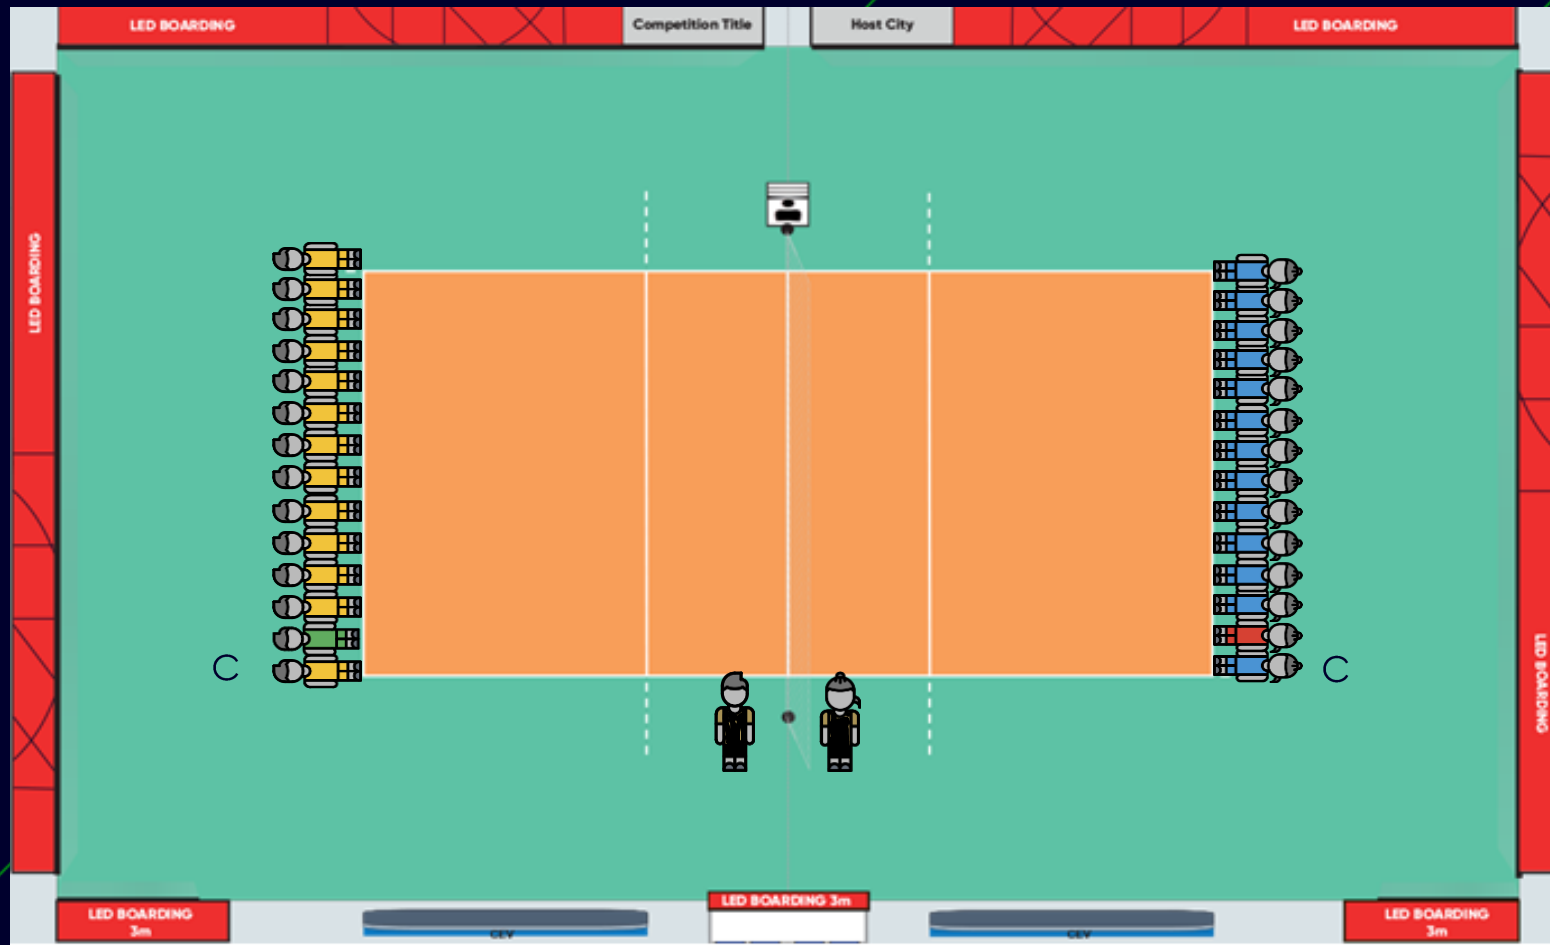

CEV CL Anthem (-00h:02m:30s)

- PA Read to ask the fans to rise
- DJ plays CEV Champions League Anthem