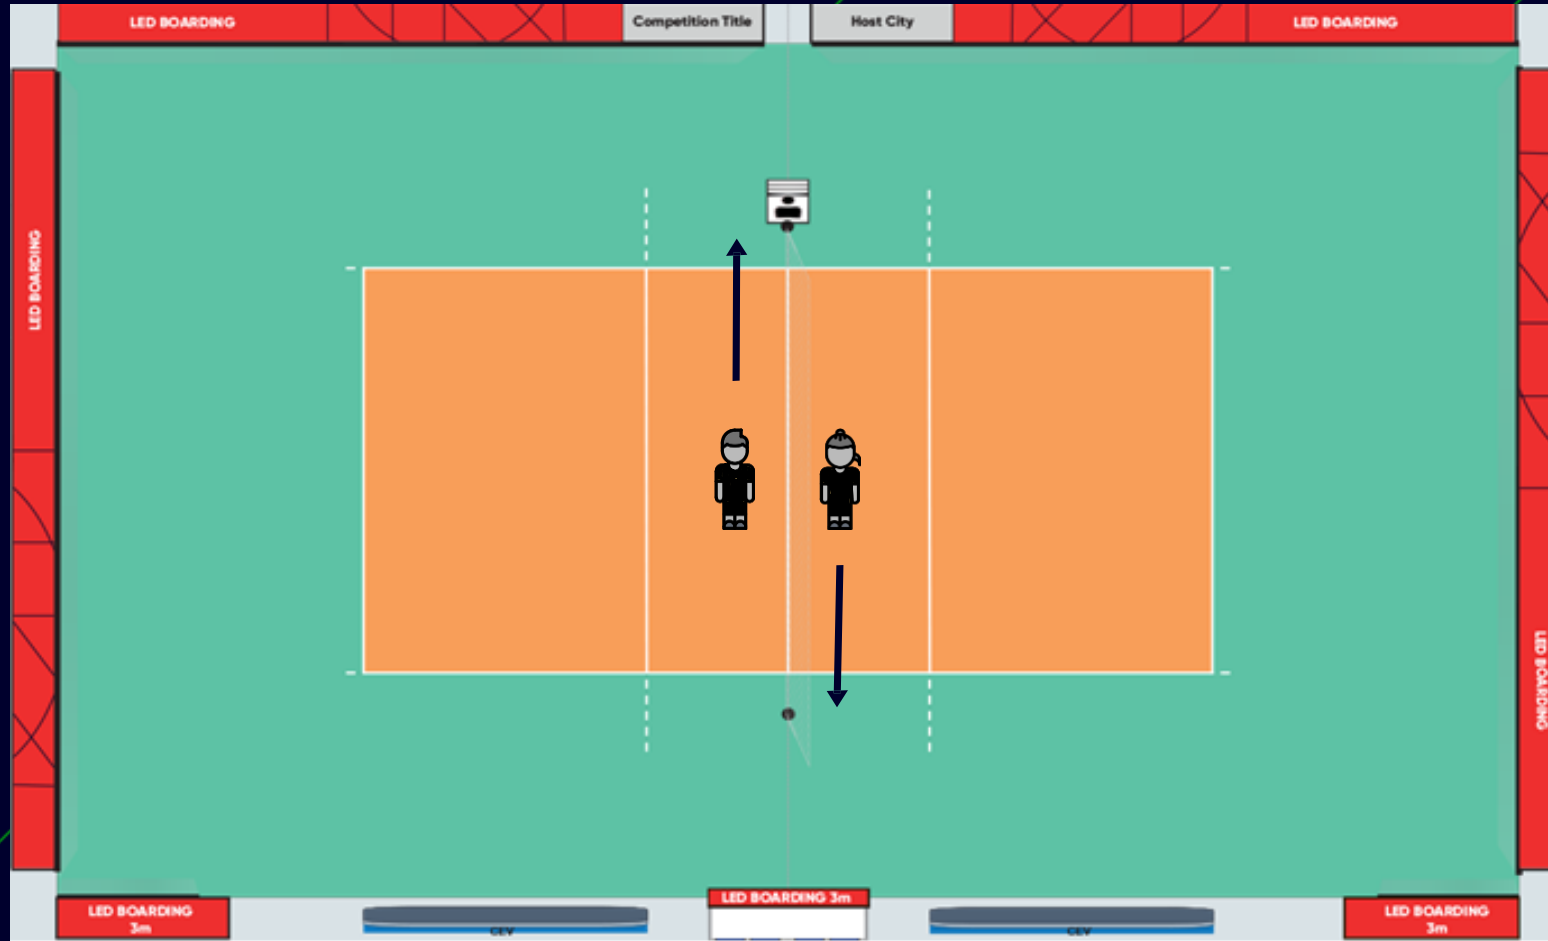

Referee Introduction (-00h:01m:30s)

- Referees walk to the centre of the court
- Referees move to their dedicated position