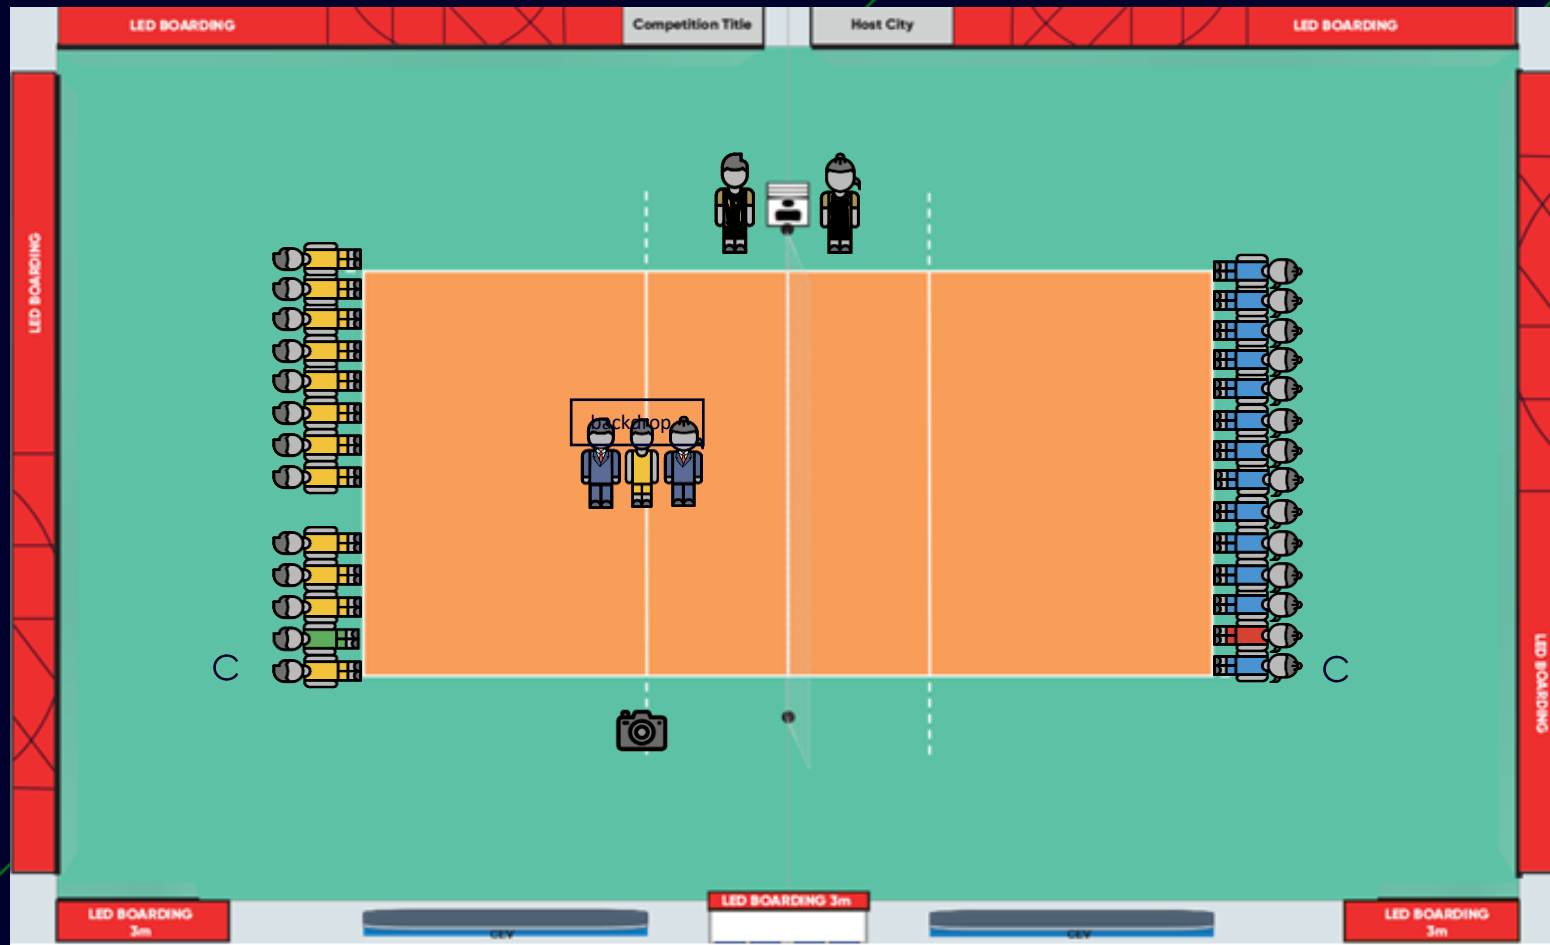

MVP Awarding (+00h:02m:00s)

- 🌀 PA Read to announce the MVP
- 🌀 MVP shake
  VIPs/Supervisor hands and position between the VIPs
- 🌀 Picture moment