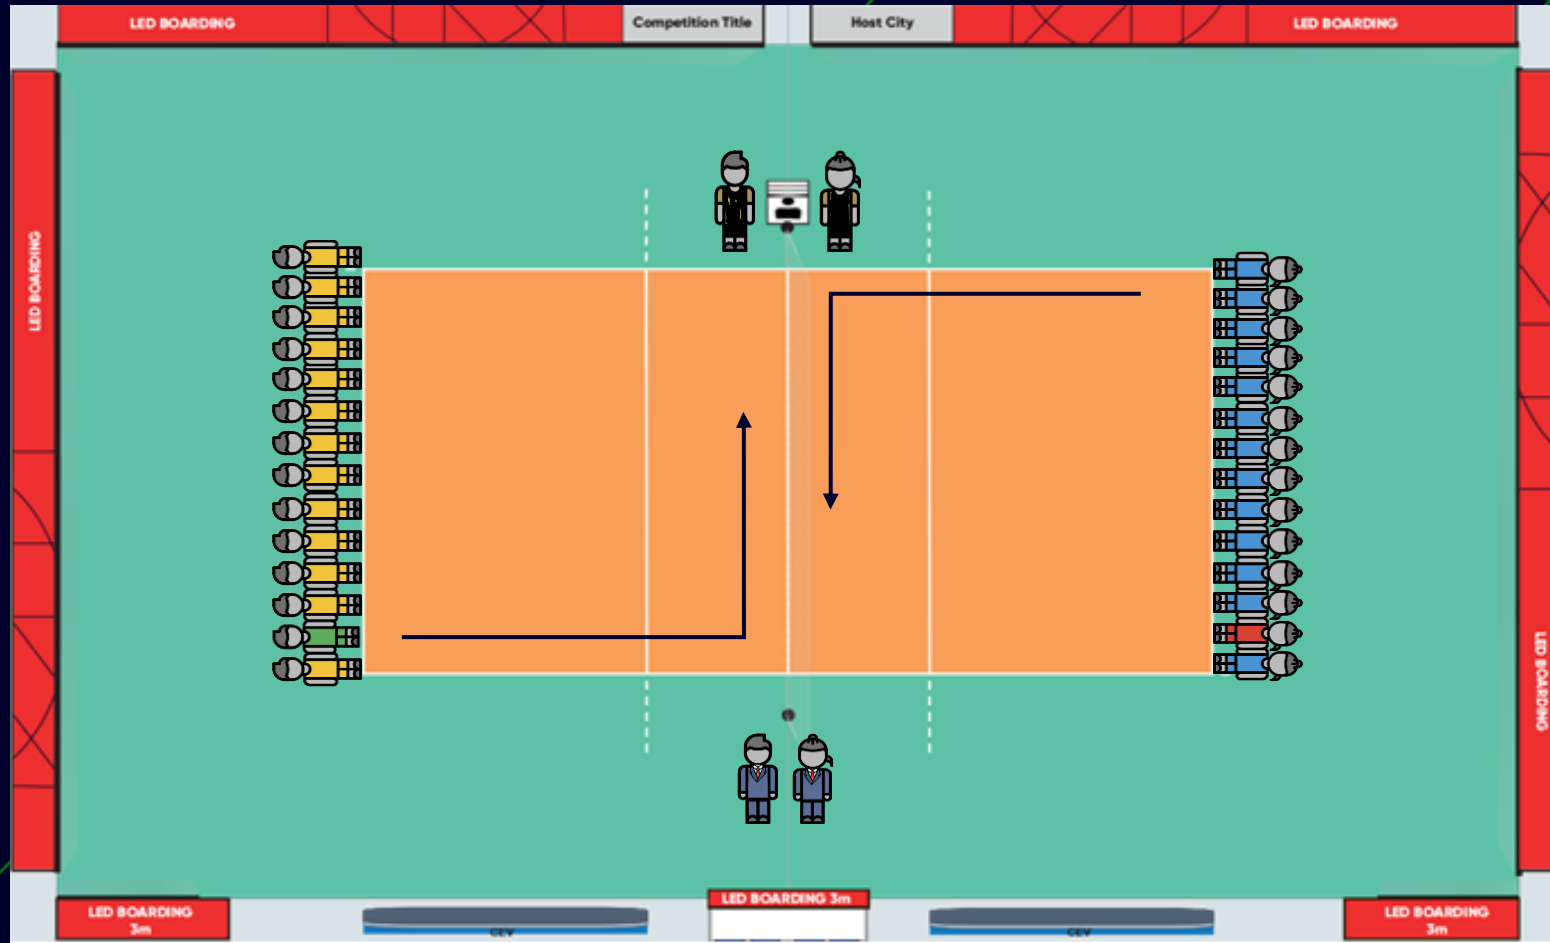

Celebrations (+00h:00m:00s)

⊗ Athletes' celebration

Players Line-up (+00h:01m:00s)

- ❁ Referees whistle and indicate the position to the players
- ❁ Athletes line up at the 9m line for MVP awarding
- ❁ PA Read to introduce the VIPs/Supervisor
- ❁ VIPs/Supervisor position in front of Jury table
- ❁ Backdrop is positioned on the side of the MVP

MVP Awarding Introduction (+00h:01m:30s)

VIPs/Supervisor walk towards the backdrop

MVP Awarding (+00h:02m:00s)

- 🌀 PA Read to announce the MVP
- 🌀 MVP shake
VIPs/Supervisor hands and position between the VIPs
- 🌀 Picture moment

Fairplay Handshake (+00h:02m:30s)

⚡ Athletes move along the net for a fairplay handshake.