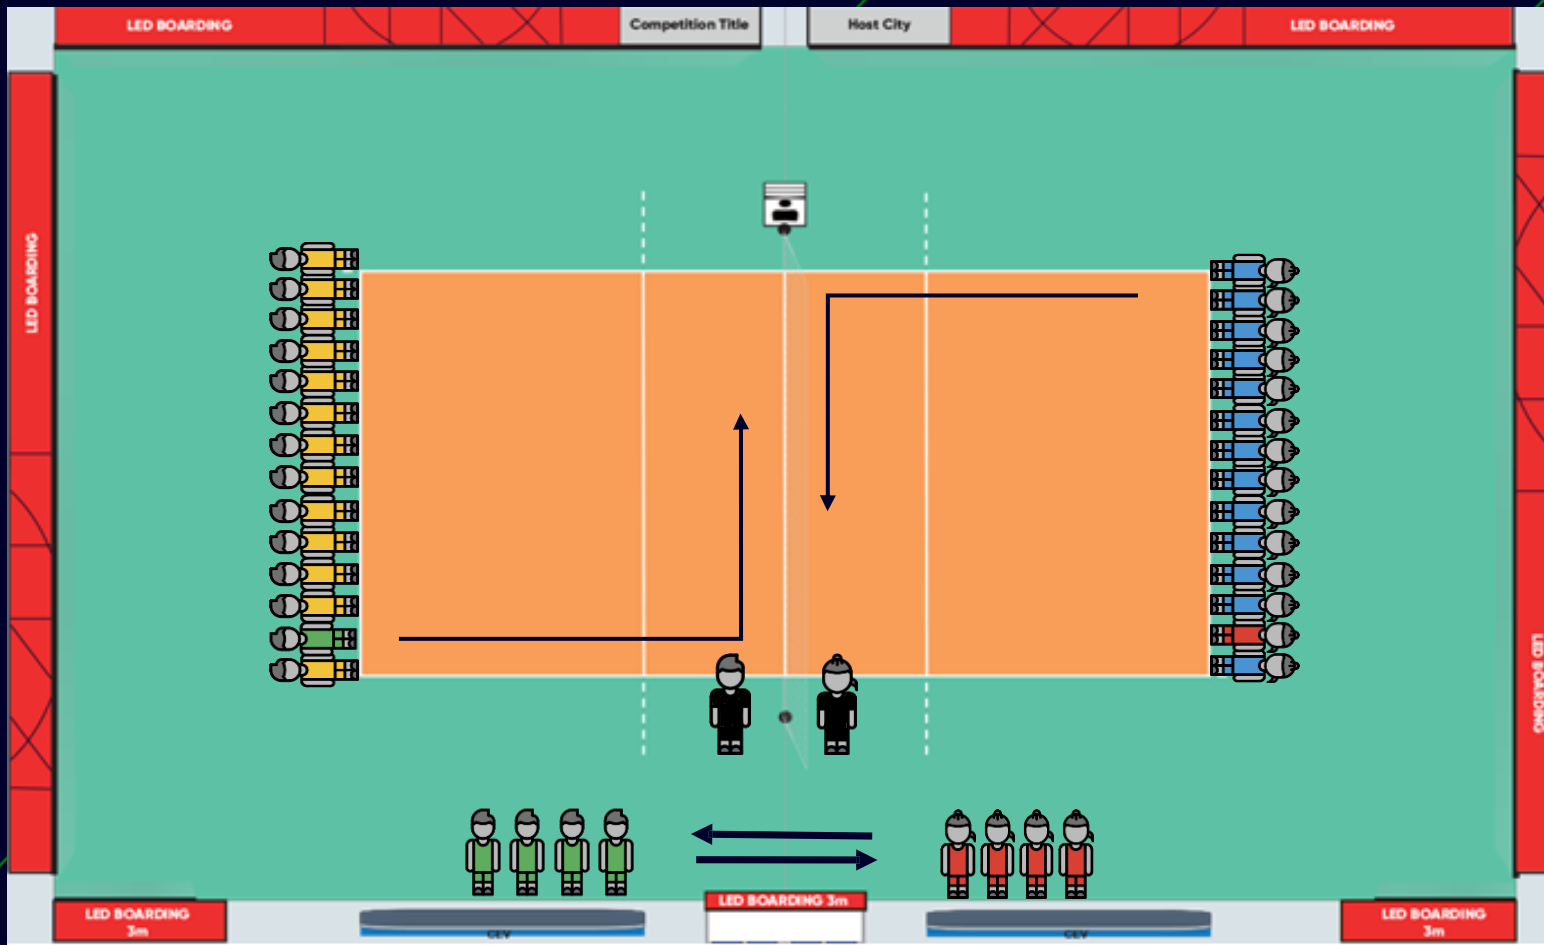

Fairplay Handshake (-00h:02m:00s)

- ⚡ Athletes move along the net for a fairplay handshake and gather at the players bench