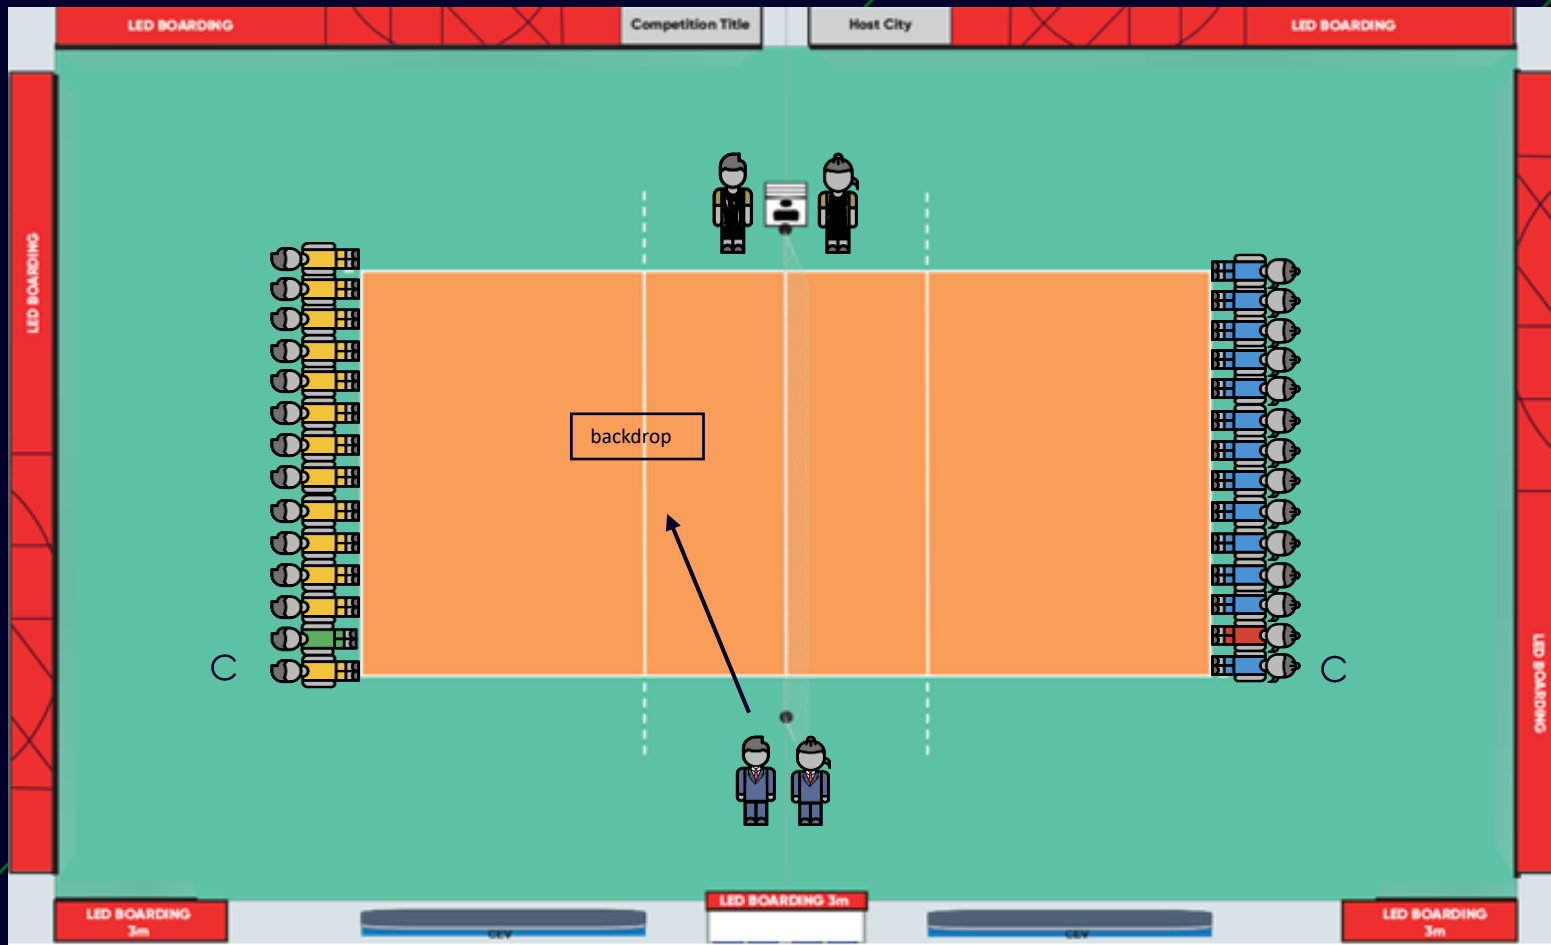

MVP Awarding Introduction (+00h:01m:30s)

VIPs/Supervisor walk towards the backdrop