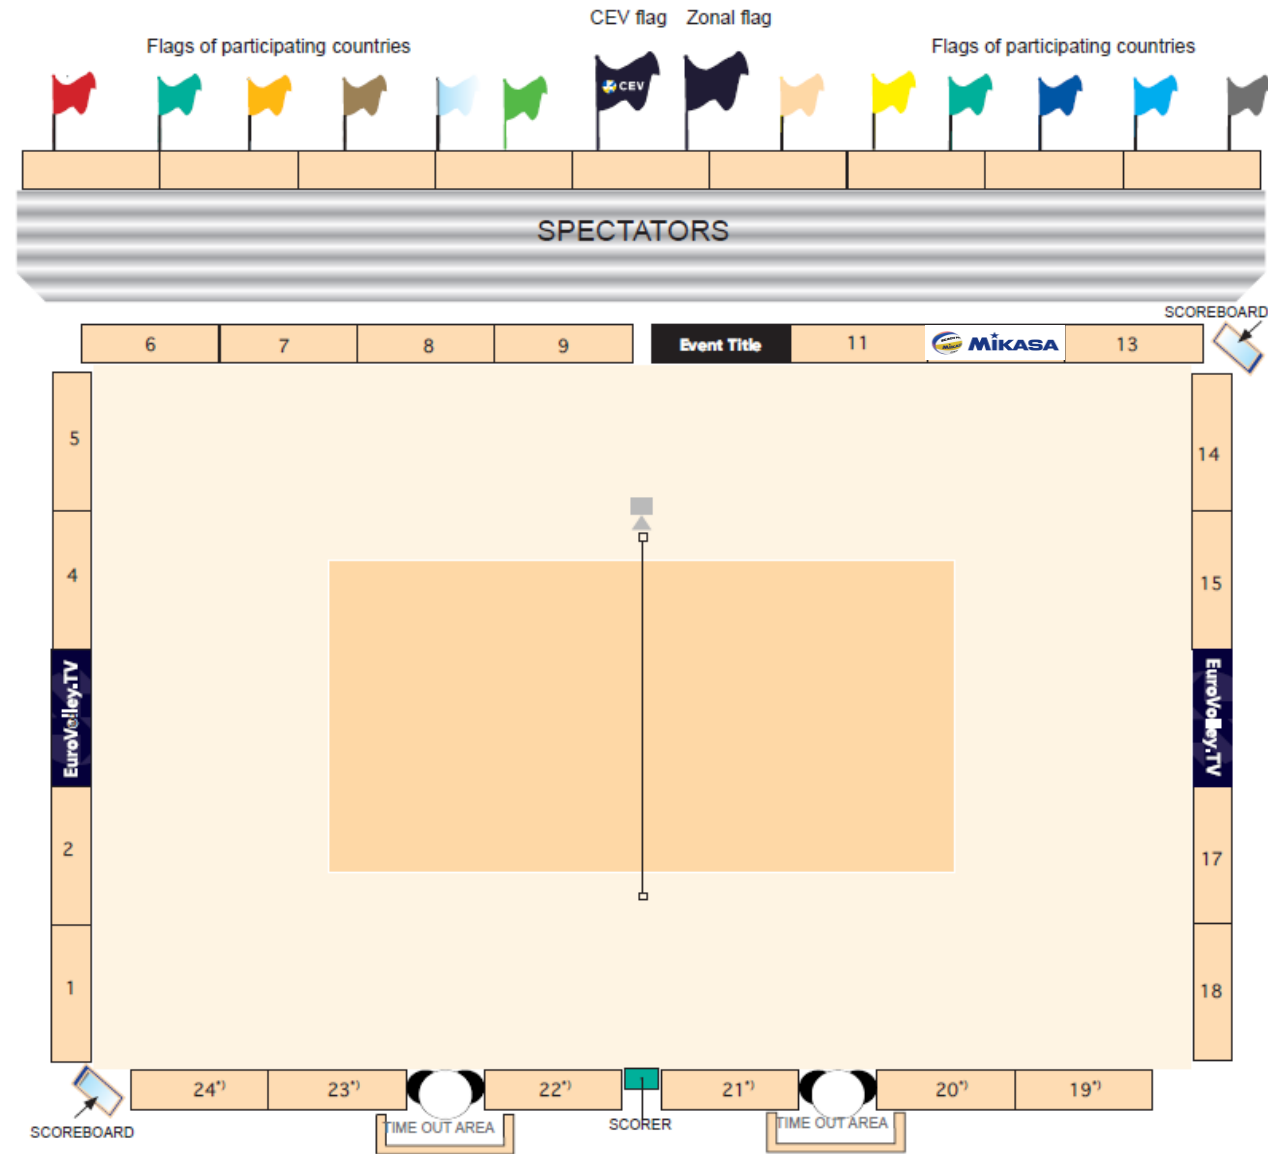

BEACH VOLLEYBALL COURT LAYOUT
CONFIGURATION - CENTRE COURT

CEV ZA Events

*) Indicative (not mandatory)

The banner at position 12 is mandatory if the competition is played with the Mikasa match balls