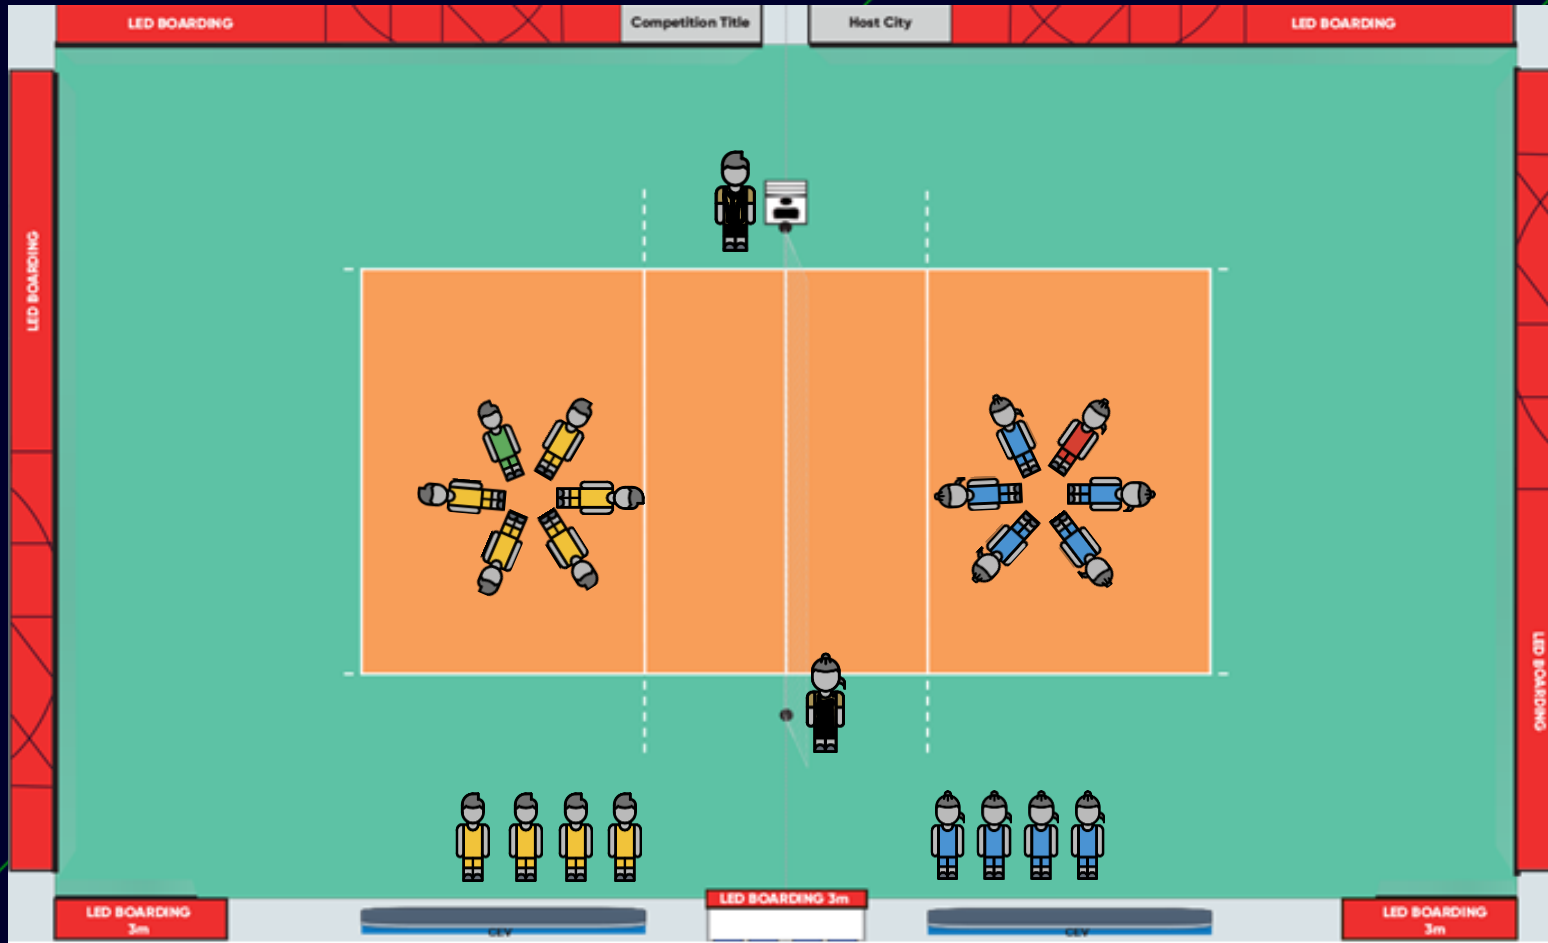

Starting Six Introduction (-00h:01m:30s)

- PA Read to announce the starting 6 in ascending jersey number order, followed by the Libero and Head Coach.
- The starting 6 run one by one to the centre of the FoP