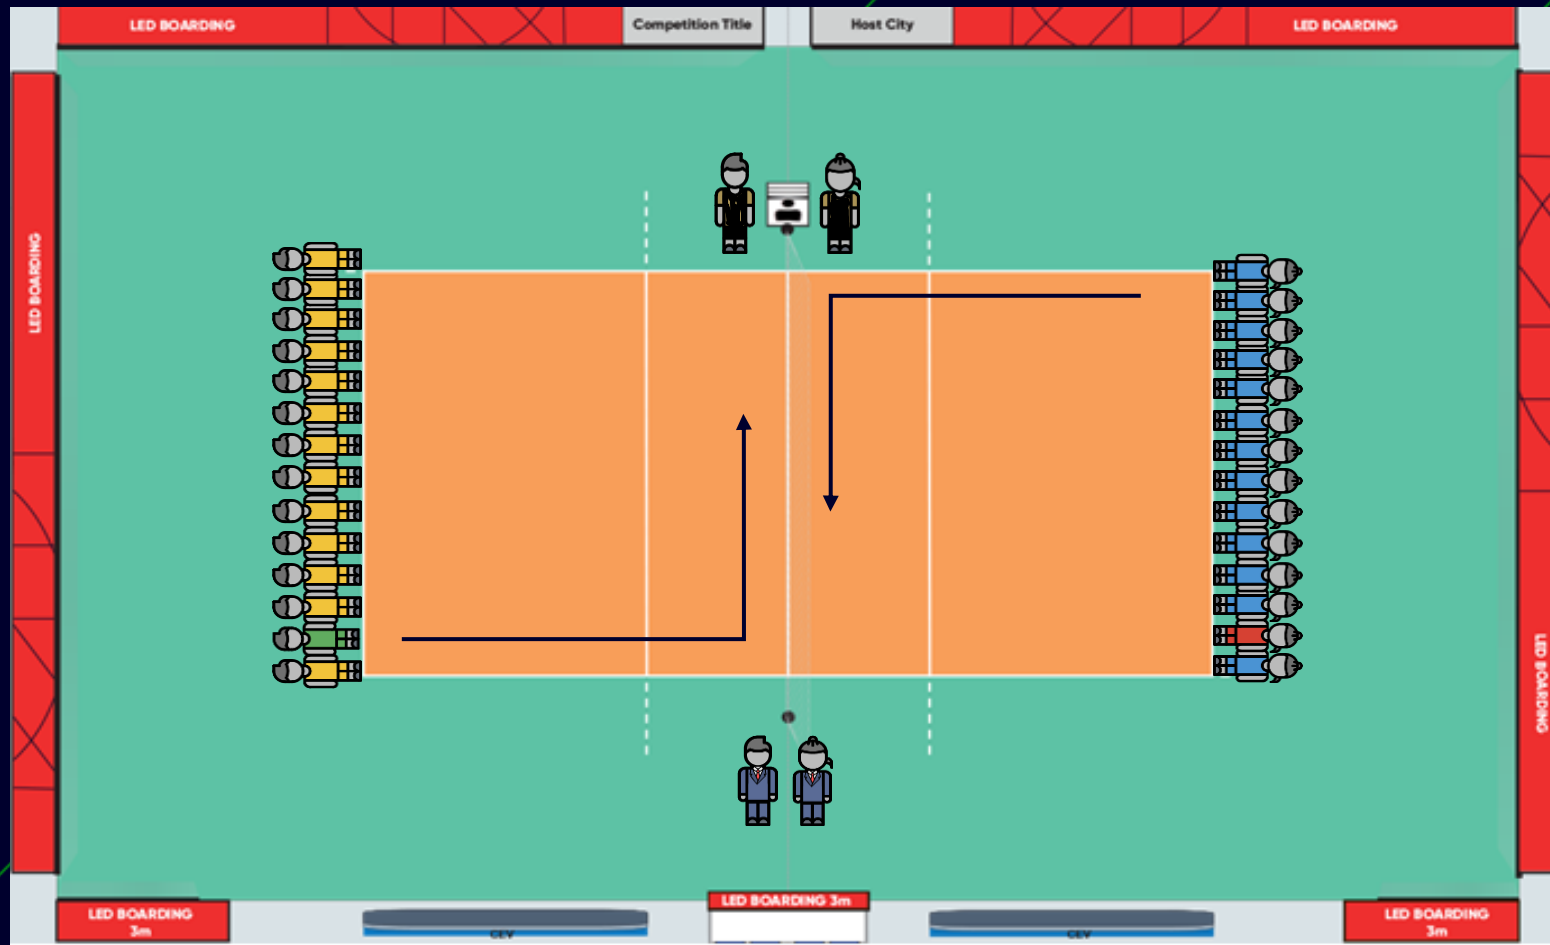

Celebrations (+00h:00m:00s)

⊗ Athletes' celebration

Players Line-up (+00h:01m:00s)

- Referees whistle and indicate the position to the players
- Athletes line up at the 9m line

Fairplay Handshake (+00h:01m:30s)

- ⚡ Athletes move along the net for a fairplay handshake and gather at the player's bench