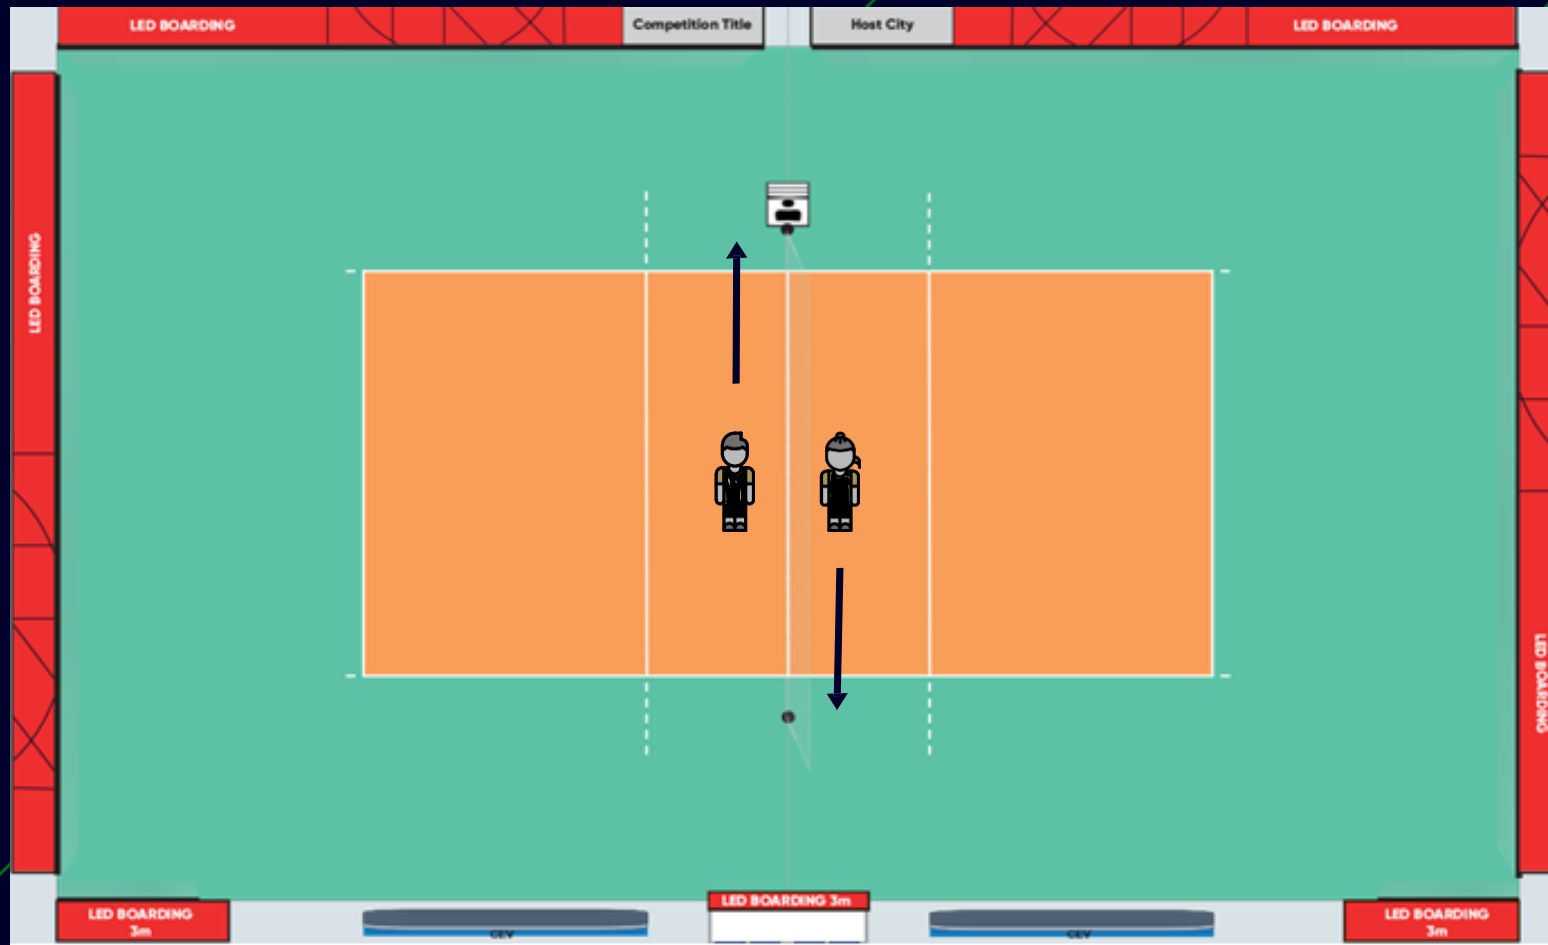

End of warm-up (-00h:04m:00s)

- Referee whistles end of warm-up
- Athletes gather at the players bench for final match preparations

Player's line-up (-00h:03m:30s)

- ❖ Players line up at the 9m line. The Captain of each team is positioned closest to the player's bench.
- ❖ Referees line up on either side of the net post, on the side of the court nearest to the scorer table, 1st referee on the left side and 2nd referee on the right side.

Fairplay Handshake (-00h:02m:30s)

- ⚡ Athletes move along the net for a fairplay handshake and gather at the players bench
- ⚡ Team Officials shake hands with opponent Team Officials

Referee Introduction (-00h:02m:00s)