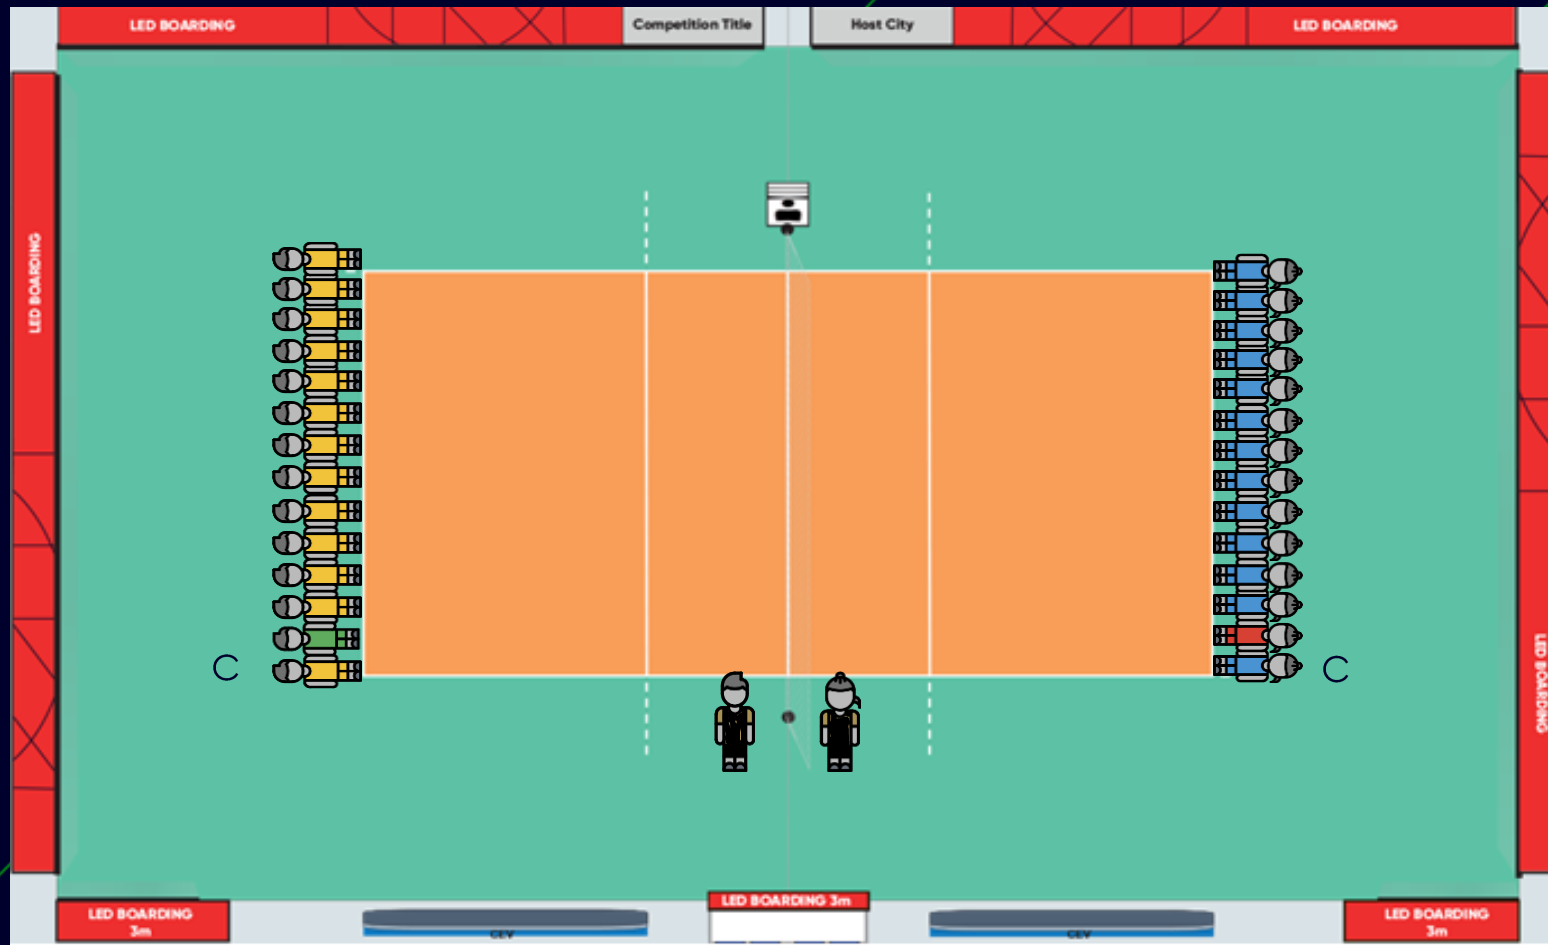

End of warm-up (-00h:04m:00s)

- Referee whistles end of warm-up
- Athletes gather at the players bench for final match preparations

Player's line-up (-00h:03m:30s)

- ❖ Players line up at the 9m line. The Captain of each team is positioned closest to the player's bench.
- ❖ Referees line up on either side of the net post, on the side of the court nearest to the scorer table, 1st referee on the left side and 2nd referee on the right side.

Fairplay Handshake (-00h:02m:30s)

- ⚡ Athletes move along the net for a fairplay handshake and gather at the players bench
- ⚡ Team Officials shake hands with opponent Team Officials

Referee Introduction (-00h:02m:00s)