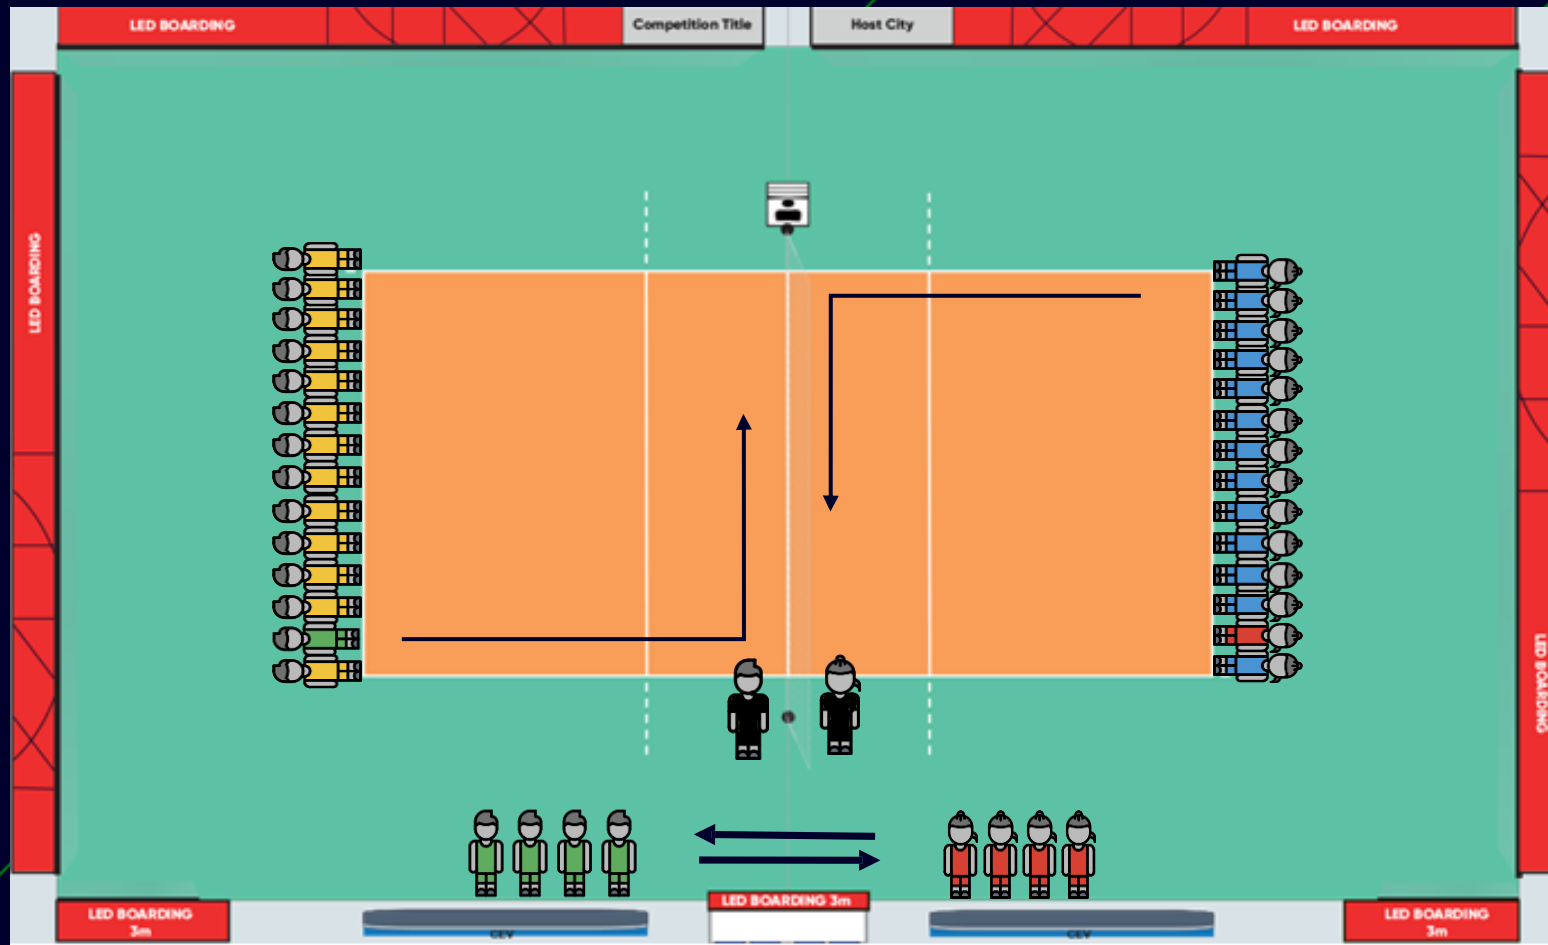

End of warm-up (-00h:04m:00s)

- Referee whistles end of warm-up
- Athletes gather at the players bench for final match preparations

Player's line-up (-00h:03m:30s)

- ❖ Players line up at the 9m line. The Captain of each team is positioned closest to the player's bench.
- ❖ Referees line up on either side of the net post, on the side of the court nearest to the scorer table, 1st referee on the left side and 2nd referee on the right side.

Fairplay Handshake (-00h:02m:30s)

- ⚡ Athletes move along the net for a fairplay handshake and gather at the players bench
- ⚡ Team Officials shake hands with opponent Team Officials

Referee Introduction (-00h:02m:00s)