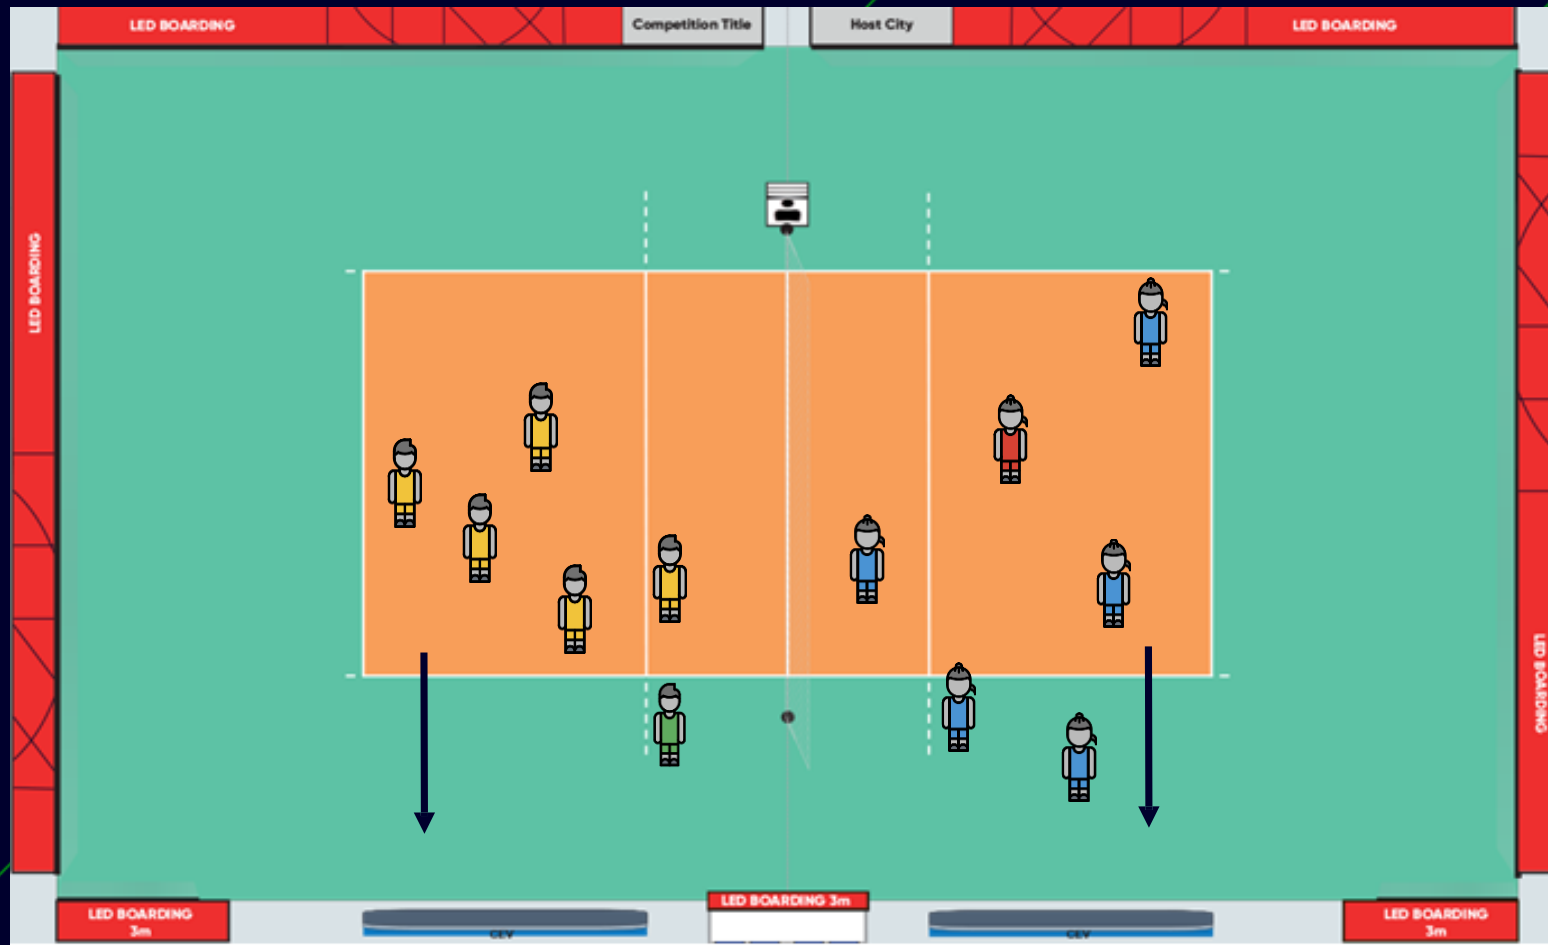

End of warm-up (-00h:04m:00s)

- Referee whistles end of warm-up
- Athletes gather at the players bench for final match preparations

Player's line-up (-00h:03m:30s)

- ❖ Players line up at the 9m line. The Captain of each team is positioned closest to the player's bench.
- ❖ Referees line up on either side of the net post, on the side of the court nearest to the scorer table, 1st referee on the left side and 2nd referee on the right side.

Fairplay Handshake (-00h:02m:30s)

- ⚡ Athletes move along the net for a fairplay handshake and gather at the players bench
- ⚡ Team Officials shake hands with opponent Team Officials

Referee Introduction (-00h:02m:00s)