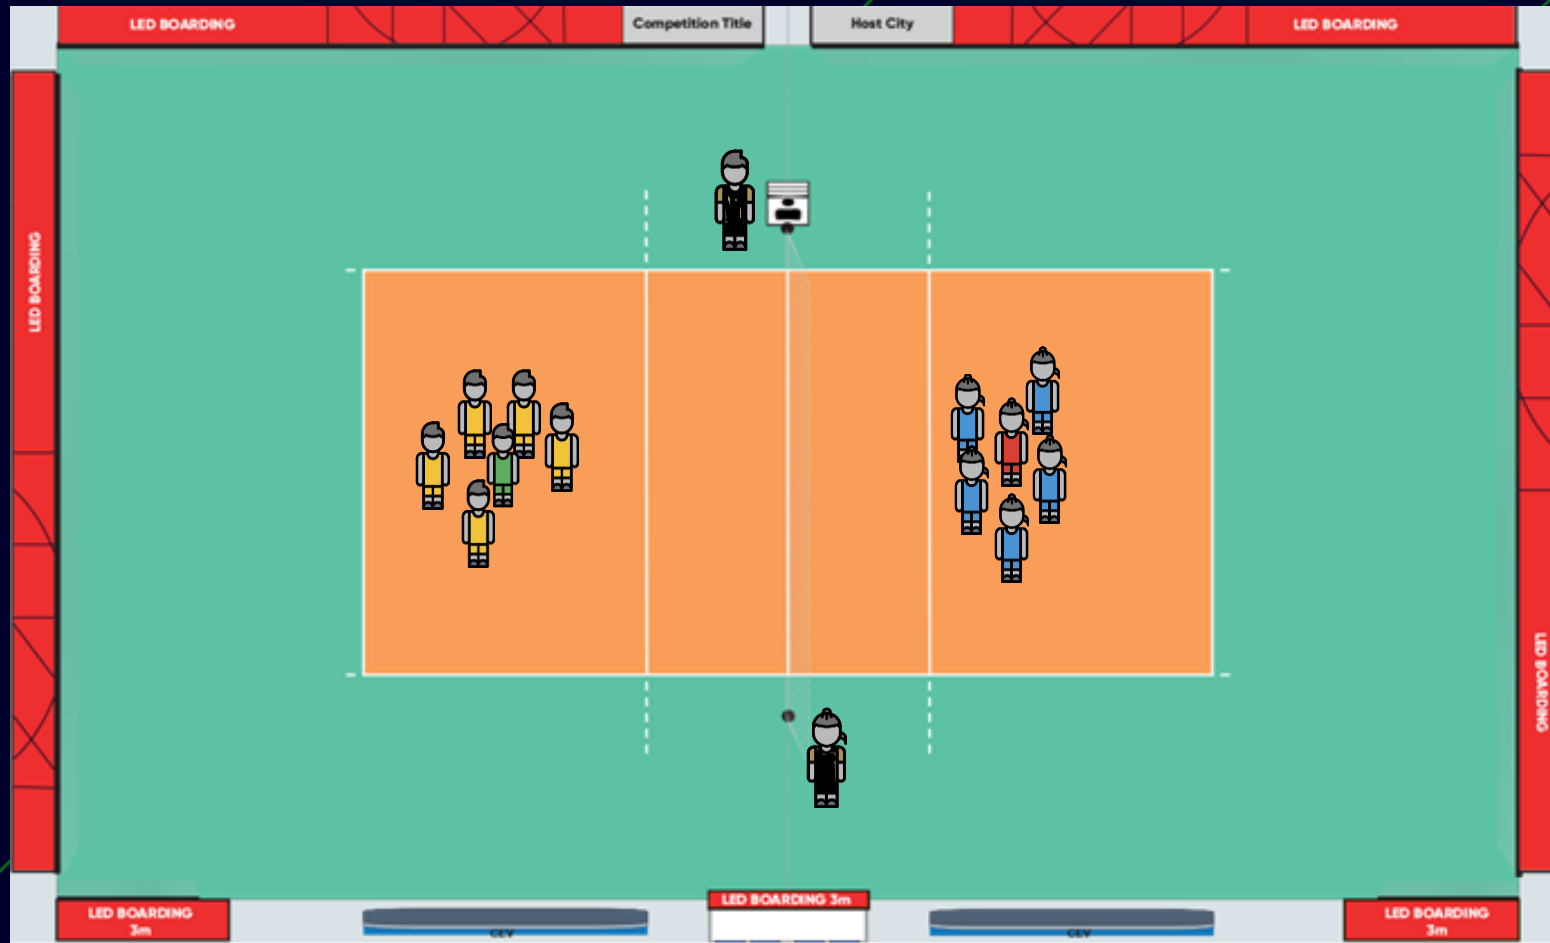

First Serve (-00h:00m:00s)

- Referee whistles start of the match
- First serve

CEV Official Post-Match Protocol

CEV Volleyball Cup

CEV Volleyball Challenge Cup

Rundown

TIME	DURATION	TEAM'S ACTION
+00:00:00	00:01:00	Celebrations
+00:01:00	00:00:30	Athletes line up on the 9m line. Captain is closest to the player's bench
+00:01:30	00:00:30	Fairplay Handshake - Finalisation of the match

Celebrations (+00h:00m:00s)

⊗ Athletes' celebration

Players Line-up (+00h:01m:00s)

- Referees whistle and indicate the position to the players
- Athletes line up at the 9m line

Fairplay Handshake (+00h:01m:30s)

- ⚡ Athletes move along the net for a fairplay handshake and gather at the player's bench