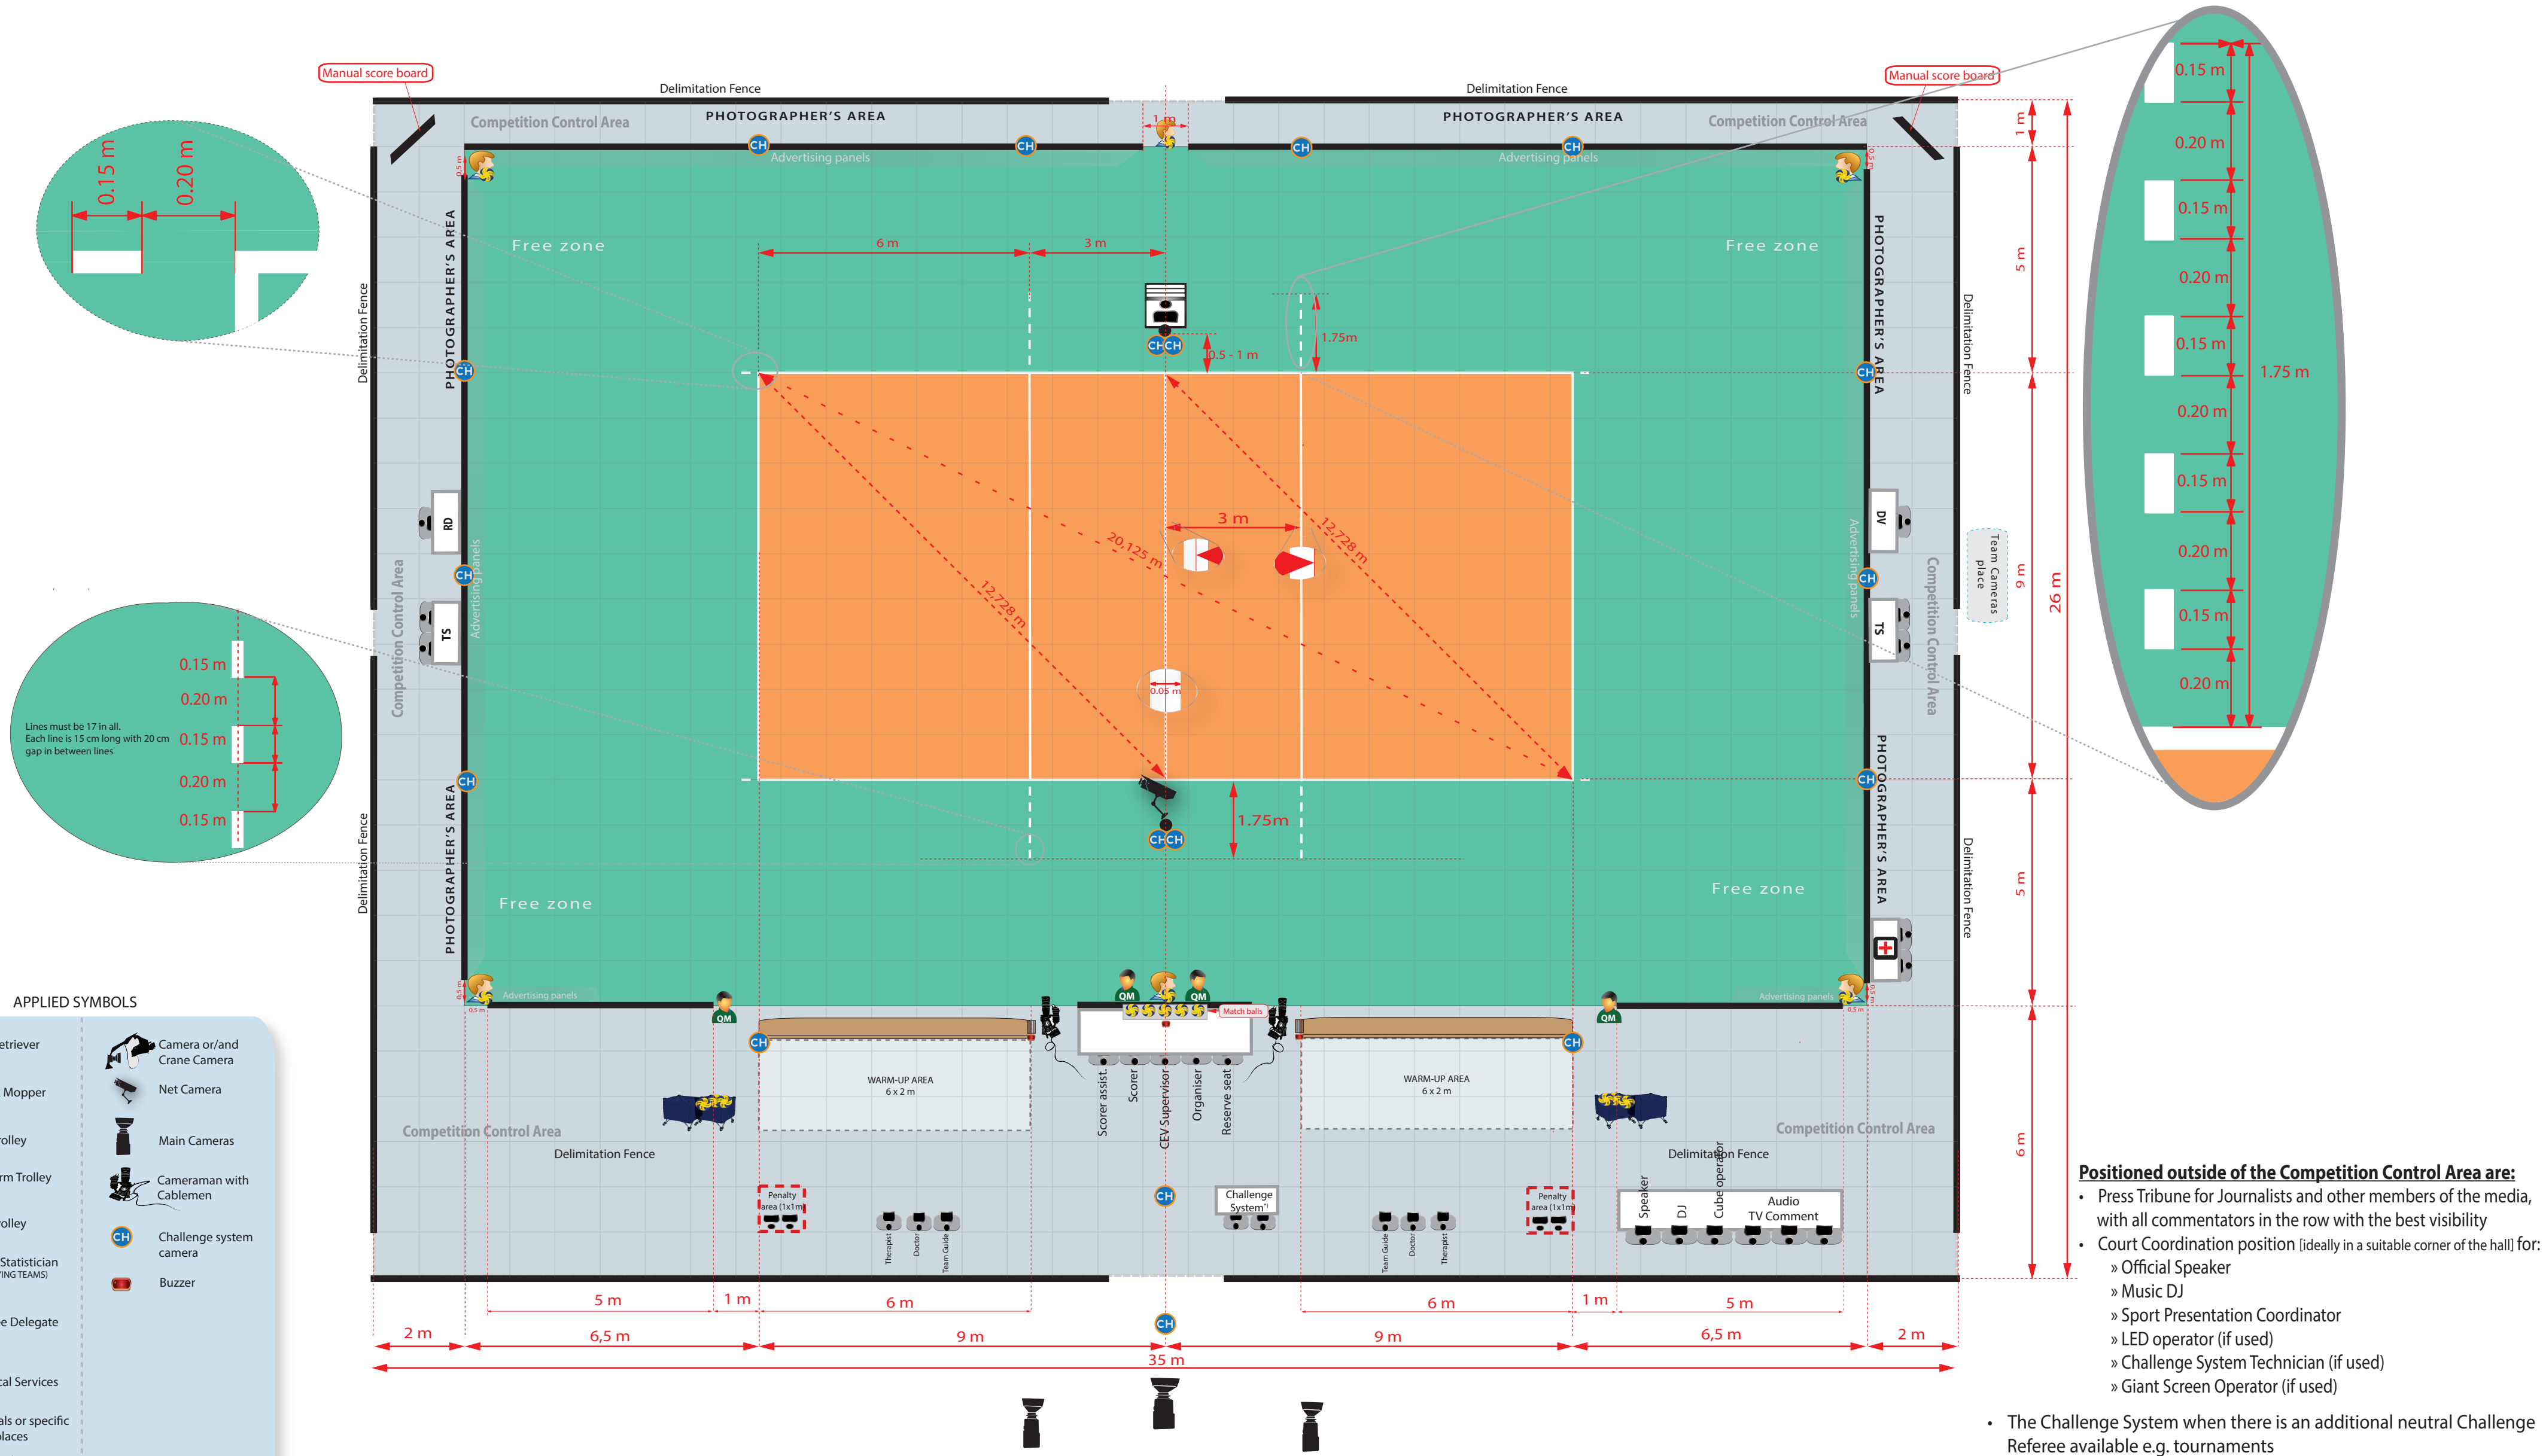

CEV OFFICIAL COMPETITION GENERAL COURT LAYOUT

MAIN CONFIGURATION PLAN OF PLAYING AREA
(under exclusive control of CEV)

- APPLIED SYMBOLS**
- Ball Retriever
 - Quick Mopper
 - Ball Trolley
 - Uniform Trolley
 - Datavolley
 - Team Statistician (PLAYING TEAMS)
 - Referee Delegate
 - Medical Services
 - Officials or specific seat places
 - Other places
 - Referee Chair
 - Camera or/and Crane Camera
 - Net Camera
 - Main Cameras
 - Camerman with Cablemen
 - Challenge system camera
 - Buzzer
- update: 6 Sept 2018

- Positioned outside of the Competition Control Area are:**
- Press Tribune for Journalists and other members of the media, with all commentators in the row with the best visibility
 - Court Coordination position [ideally in a suitable corner of the hall] for:
 - » Official Speaker
 - » Music DJ
 - » Sport Presentation Coordinator
 - » LED operator (if used)
 - » Challenge System Technician (if used)
 - » Giant Screen Operator (if used)
- The Challenge System when there is an additional neutral Challenge Referee available e.g. tournaments