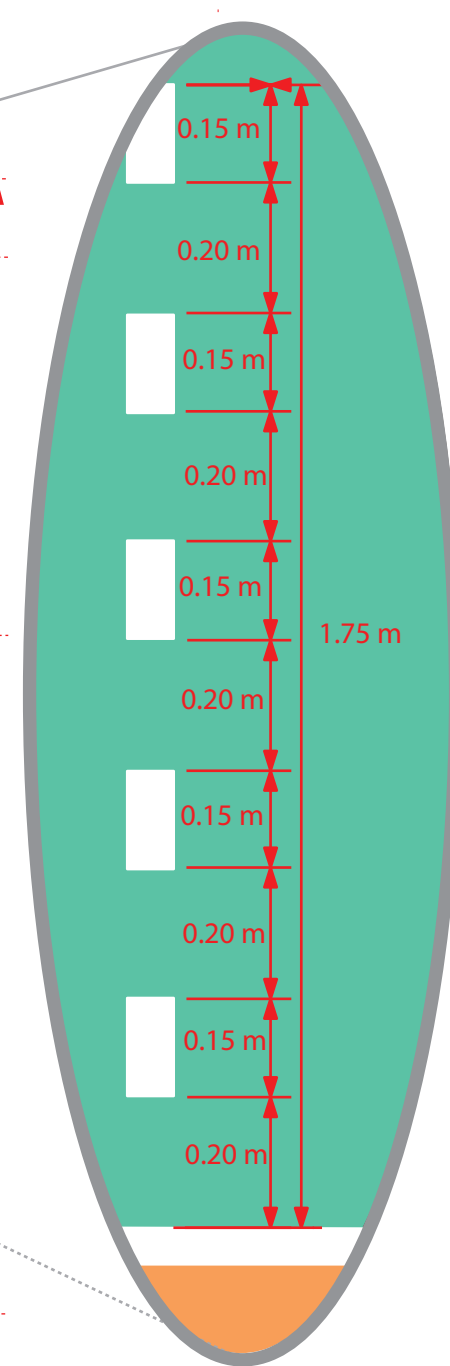

CEV OFFICIAL COMPETITION GENERAL COURT LAYOUT

MAIN CONFIGURATION PLAN OF PLAYING AREA
(under exclusive control of CEV)

- APPLIED SYMBOLS**
- Ball Retriever
 - Quick Mopper
 - Ball Trolley
 - Uniform Trolley
 - Datavolley
 - Team Statistician (PLAYING TEAMS)
 - Referee Delegate
 - Medical Services
 - Officials or specific seat places
 - Other places
 - Referee Chair
 - Camera or/and Crane Camera
 - Net Camera
 - Main Cameras
 - Camerman with Cablemen
 - Challenge system camera
 - Buzzer
- update: 6 Sept 2018

- Positioned outside of the Competition Control Area are:**
- Press Tribune for Journalists and other members of the media, with all commentators in the row with the best visibility
 - Court Coordination position [ideally in a suitable corner of the hall] for:
 - » Official Speaker
 - » Music DJ
 - » Sport Presentation Coordinator
 - » LED operator (if used)
 - » Challenge System Technician (if used)
 - » Giant Screen Operator (if used)
- The Challenge System when there is an additional neutral Challenge Referee available e.g. tournaments