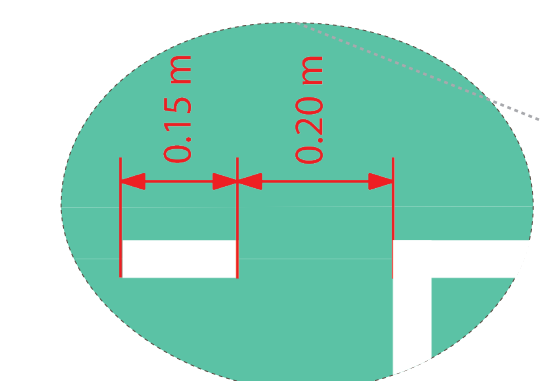

CEV OFFICIAL COMPETITION GENERAL COURT LAYOUT

MAIN CONFIGURATION PLAN OF PLAYING AREA
(under exclusive control of CEV)

- APPLIED SYMBOLS**
- Ball Retriever
 - Quick Mopper
 - Ball Trolley
 - Uniform Trolley
 - Datavolley
 - Team Statistician (PLAYING TEAMS)
 - Referee Delegate
 - Medical Services
 - Officials or specific seat places
 - Other places
 - Referee Chair
 - Camera or/and Crane Camera
 - Net Camera
 - Main Cameras
 - Camerman with Cablemen
 - Challenge system camera
 - Buzzer
- update: 6 Sept 2018