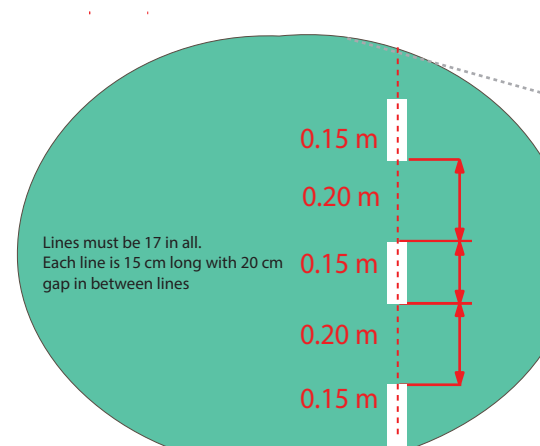

CEV OFFICIAL COMPETITION GENERAL COURT LAYOUT

MAIN CONFIGURATION PLAN OF PLAYING AREA
(under exclusive control of CEV)

- APPLIED SYMBOLS**
- Ball Retriever
 - Quick Mopper
 - Ball Trolley
 - Uniform Trolley
 - Datavolley
 - Team Statistician (PLAYING TEAMS)
 - Referee Delegate
 - Medical Services
 - Officials or specific seat places
 - Other places
 - Referee Chair
 - Camera or/and Crane Camera
 - Net Camera
 - Main Cameras
 - Camerman with Cablemen
 - Challenge system camera
 - Buzzer
- update: 6 Sept 2018